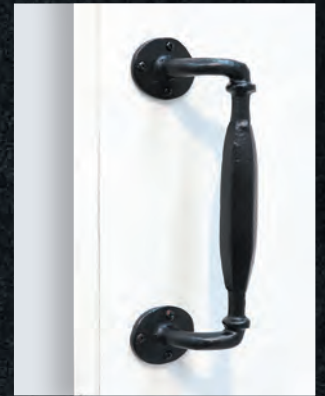

Barn door tracks available in sizes from 1500mm to 4800mm. Longer tracks are perfect for double doors.

EXTRAS

- SOFTCLOSERS
- STEEL GUIDES/WALL OR FLOOR

1 INDUSTRIAL BARN TRACK

1 CLASSIC BARN TRACK

1 MEDIEVAL BARN TRACK

PULL HANDLES

- SOLID CAST IRON (EXCEPT ROUND AND SQUARE PULL WITH FLUSH HANDLE)
- POWDER COATED BLACK WITH ZINC PROTECTIVE EXTERIOR UNDERCOAT

E I SQUARE OFFSET HANDLE

E I BAR HANDLE

E I TAPERED BAR HANDLE

E I BARN HOUSE HANDLE

E I SQUARE OFFSET HANDLE PLATE

E I LONG PLATE HANDLE

E I SMALL PLATE HANDLE

E I SQUARE ROMAN PULL HANDLE

RECESS HANDLES

PULL HANDLES WITH FLUSH PULLS

I S RECESS HANDLE

I S RECESS OFFSET HANDLE

I S ROUND PULL WITH FLUSH HANDLE

I S SQUARE PULL WITH FLUSH HANDLE

INTERIOR HANDLE SETS

CODE:
E ENTRANCE
I INTERIOR
S SLIDING

→ HANDLE SET

→ 60mm LATCH

I ROUND KNOB SET