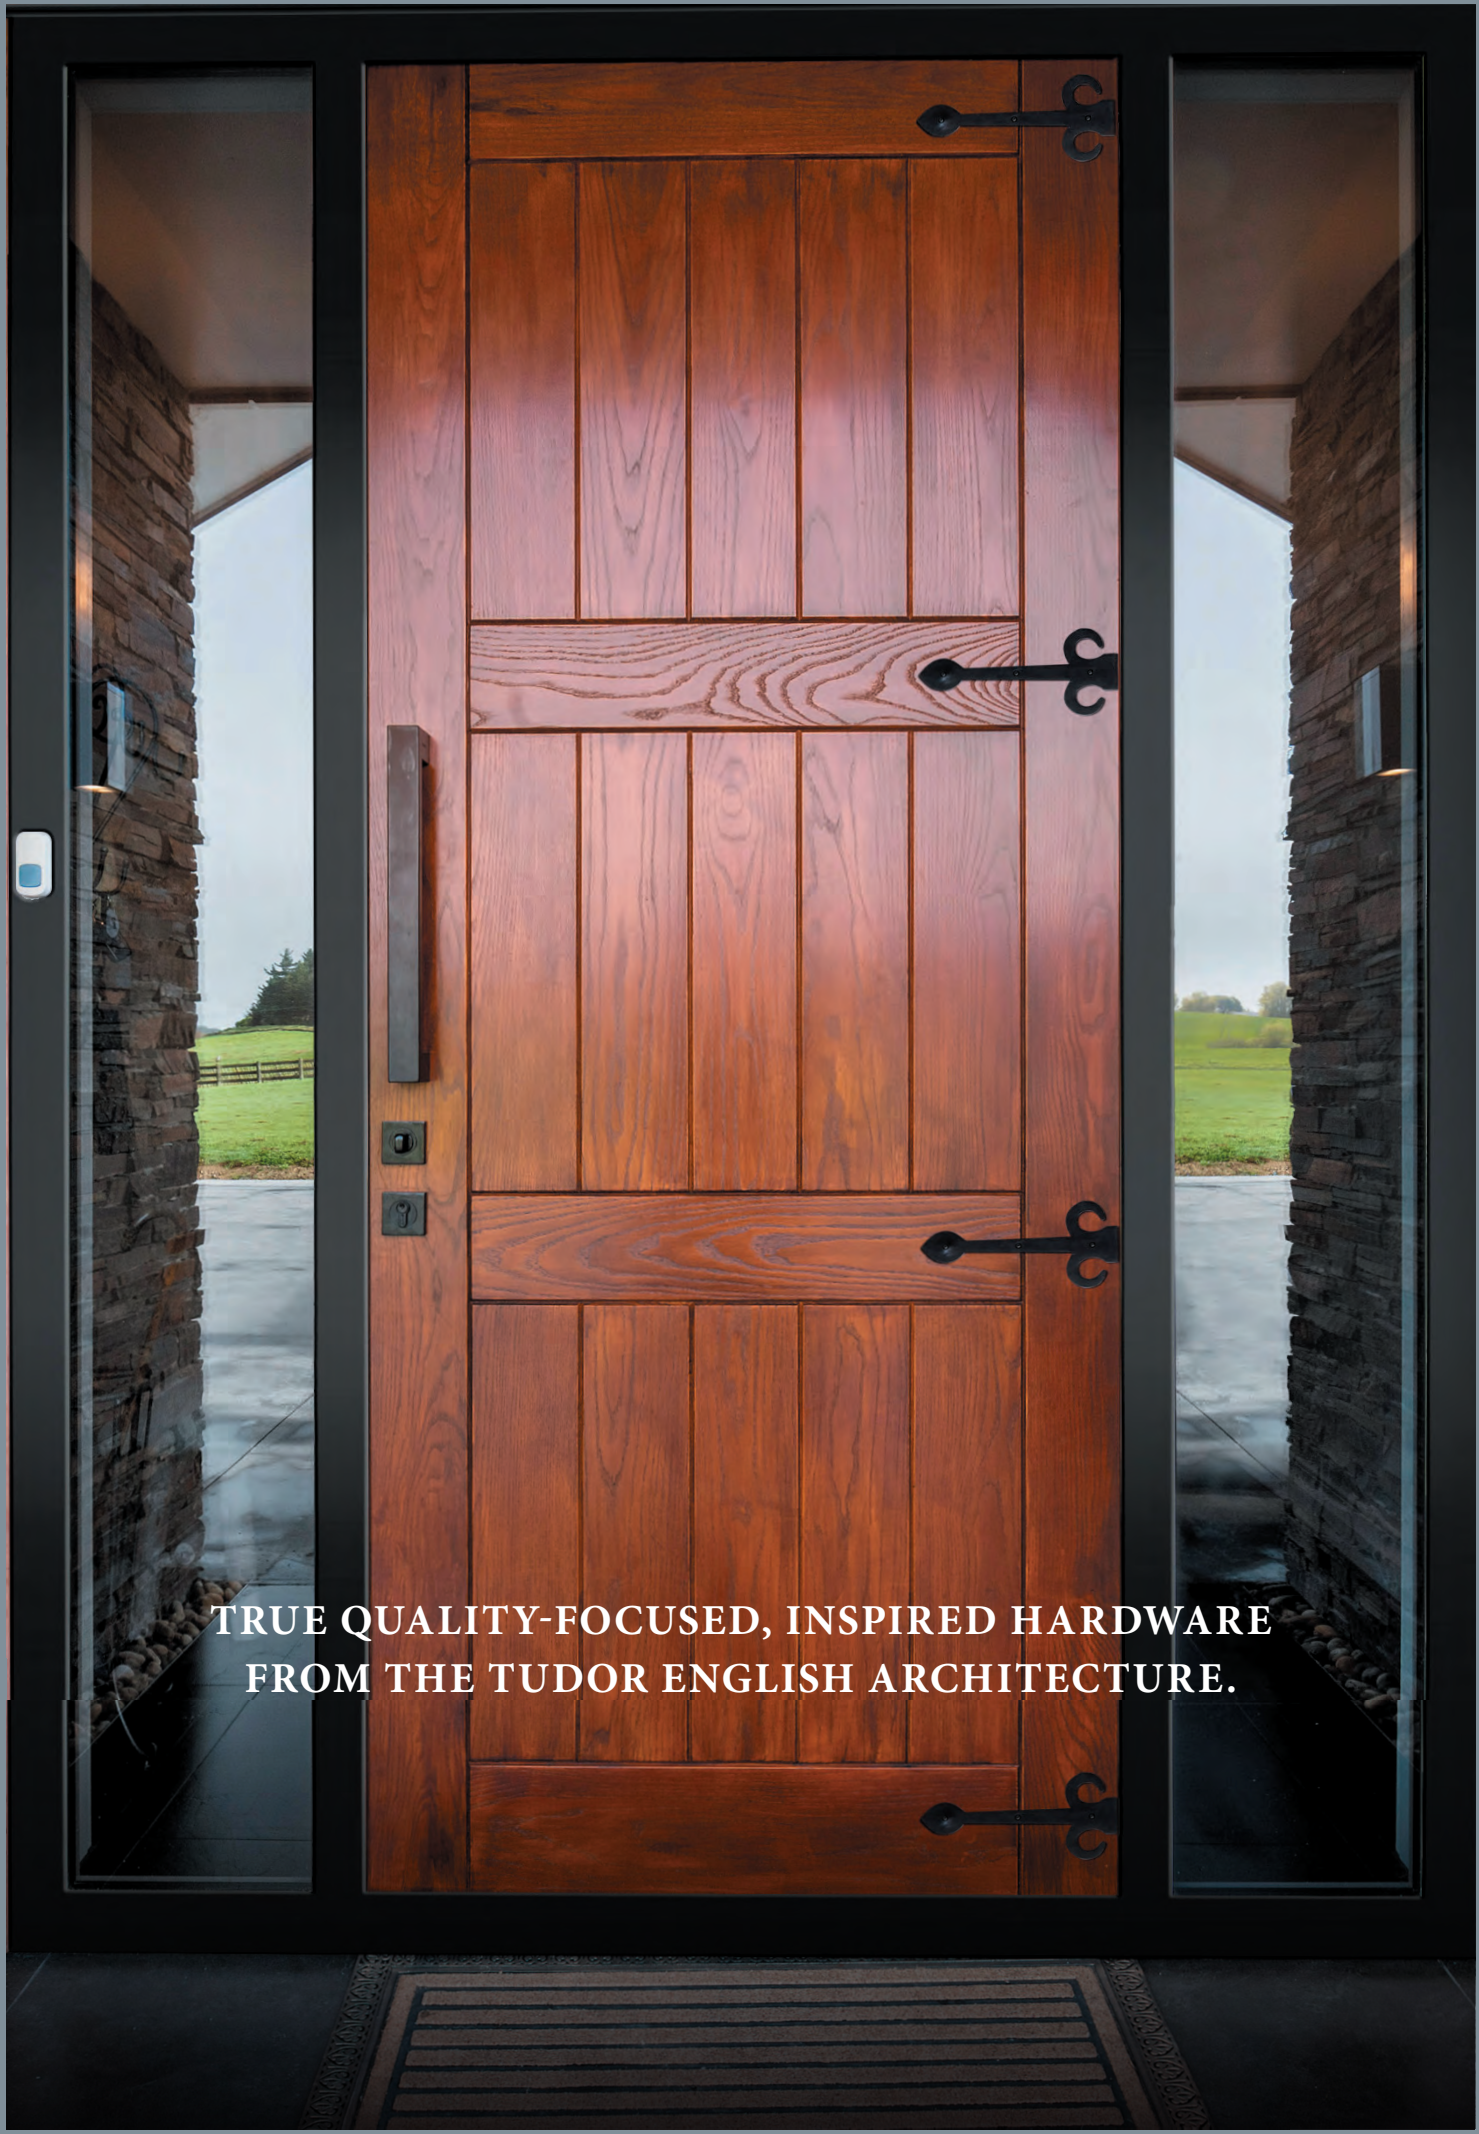

PARKWOOD
WELCOME HOME

FORGE

SOLID CAST
HARDWARE

**BOLD, ELEGANT SOLID CAST
HARDWARE FOR YOUR HOME.**

TRUE QUALITY-FOCUSED, INSPIRED HARDWARE
FROM THE TUDOR ENGLISH ARCHITECTURE.

BARN DOOR TRACKS

SCAN THE QR CODE TO EXPLORE OUR RANGE OF BARN DOOR TRACKS

Barn door tracks available in sizes from 1500mm to 4800mm. Longer tracks are perfect for double doors.

EXTRAS

- SOFTCLOSERS
- STEEL GUIDES/WALL OR FLOOR

1 INDUSTRIAL BARN TRACK

1 CLASSIC BARN TRACK

1 MEDIEVAL BARN TRACK