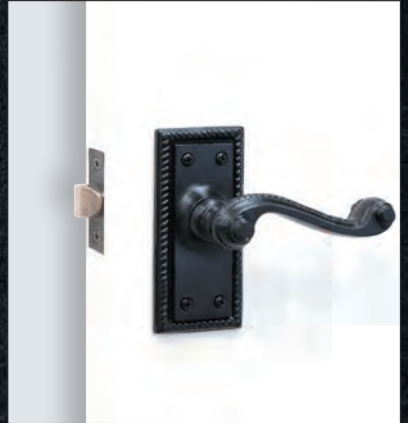

PULL HANDLES

- SOLID CAST IRON (EXCEPT ROUND AND SQUARE PULL WITH FLUSH HANDLE)
- POWDER COATED BLACK WITH ZINC PROTECTIVE EXTERIOR UNDERCOAT

E I SQUARE OFFSET HANDLE

E I BAR HANDLE

E I TAPERED BAR HANDLE

E I BARN HOUSE HANDLE

E I SQUARE OFFSET HANDLE PLATE

E I LONG PLATE HANDLE

E I SMALL PLATE HANDLE

E I SQUARE ROMAN PULL HANDLE

RECESS HANDLES

PULL HANDLES WITH FLUSH PULLS

I S RECESS HANDLE

I S RECESS OFFSET HANDLE

I S ROUND PULL WITH FLUSH HANDLE

I S SQUARE PULL WITH FLUSH HANDLE

INTERIOR HANDLE SETS

CODE:
E ENTRANCE
I INTERIOR
S SLIDING

→ HANDLE SET

→ 60mm LATCH

I ROUND KNOB SET

I OVAL KNOB SET

I GEORGIAN LEVER SET

I SPIRAL LEVER SET

I TUDOR LEVER SET

I S SQUARE ROMAN HANDLE WITH FLUSH PLATE

HINGES

BARN

E SPEAR HEAD DUMMY HINGES