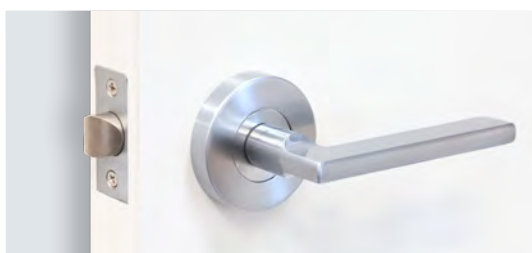

I ORBA
PASSAGE / PRIVACY / DUMMY
SATIN CHROME