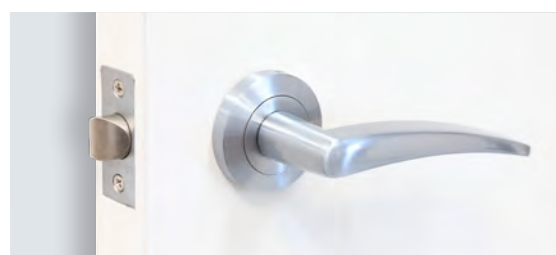

PARKWOOD
WELCOME HOME

**THE LEMAAR
COLLECTION**

LEMAAR INTERIOR

CODE:

- E** ENTRANCE
- I** INTERIOR
- S** SLIDING

Lemaar styled interior handles, door stops and privacy handles.

HANDLES

→ SOLID CAST HANDLES FOR INTERIOR

→ 65mm ROSE SIZE (EXCEPT ELDA 53mm)

→ PRIVACY HAS A SMALL BUTTON LOCK

→ BLACK IS ELECTROPLATED

→ DUMMY HANDLE IS SOLD AS SINGLES

I GIRONA
PASSAGE / PRIVACY / DUMMY
SATIN CHROME

I ELDA
PASSAGE / PRIVACY / DUMMY LH/RH
SATIN CHROME