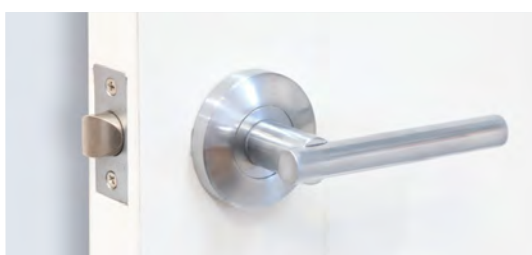

PARKWOOD
WELCOME HOME

**THE LEMAAR
COLLECTION**

LEMAAR INTERIOR

CODE:

- E** ENTRANCE
- I** INTERIOR
- S** SLIDING

Lemaar styled interior handles, door stops and privacy handles.

HANDLES

→ SOLID CAST HANDLES FOR INTERIOR

→ 65mm ROSE SIZE (EXCEPT ELDA 53mm)

→ PRIVACY HAS A SMALL BUTTON LOCK

→ BLACK IS ELECTROPLATED

→ DUMMY HANDLE IS SOLD AS SINGLES

I GIRONA
PASSAGE / PRIVACY / DUMMY
SATIN CHROME

I ELDA
PASSAGE / PRIVACY / DUMMY LH/RH
SATIN CHROME