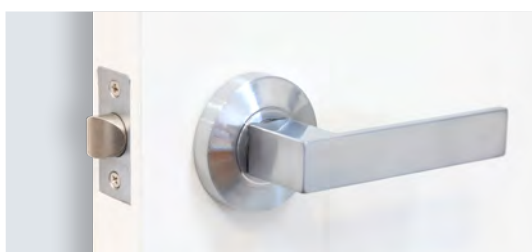

I ZALLA
PASSAGE / PRIVACY / DUMMY
SATIN CHROME