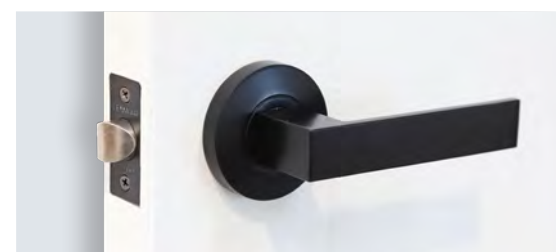

I ZALLA
PASSAGE / PRIVACY / DUMMY
BLACK