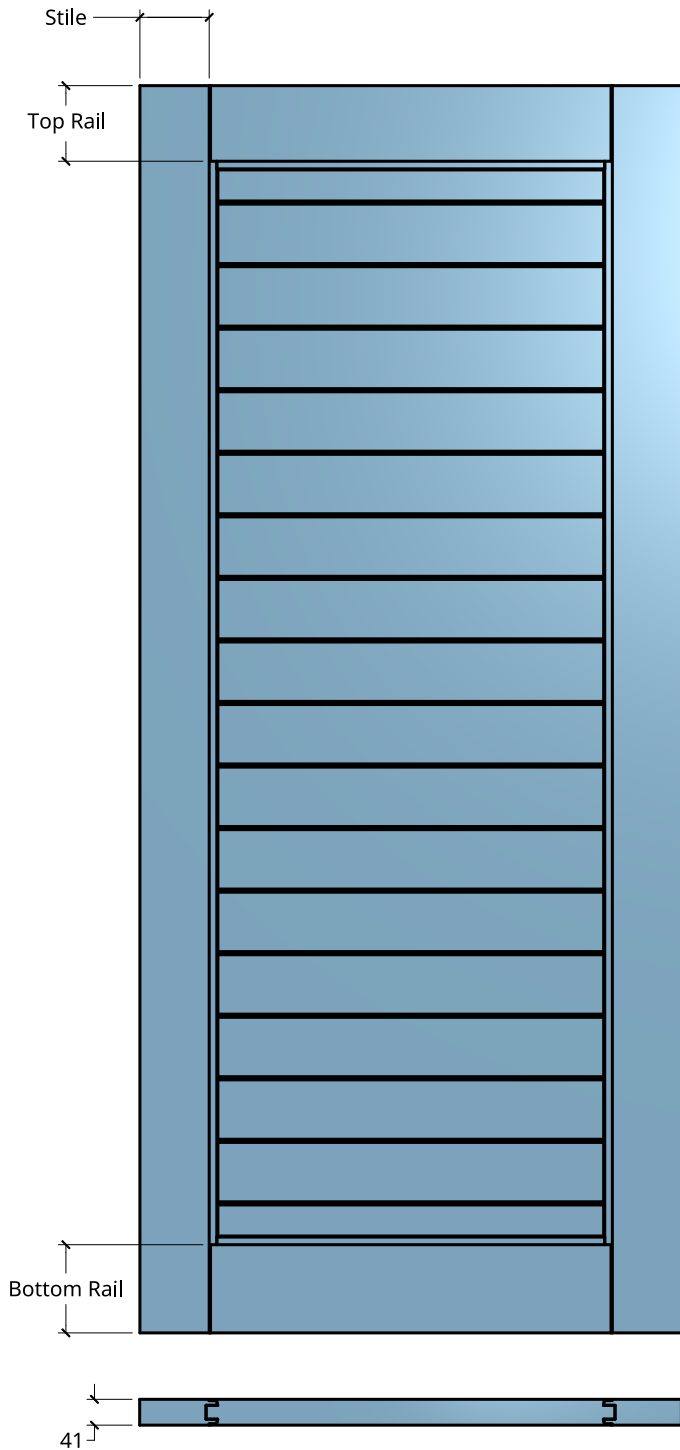

NEW ZEALAND | 0800 10 10 28
 sales@parkwooddoors.co.nz
 parkwooddoors.co.nz

AUSTRALIA | 1800 681 586
 sales@parkwooddoors.com.au
 parkwooddoors.com.au

Standard Component Sizes		
	Face	Customizable
Stile Width	110	no
Top Rail Width	120	to 140
Bottom Rail Width	140	to 120

Product Description:			
STRATA DG 10TH			
Product Code:	SD10TH	Date:	23/08/2021
Material:	ALUMINIUM	Units:	MILLIMETER