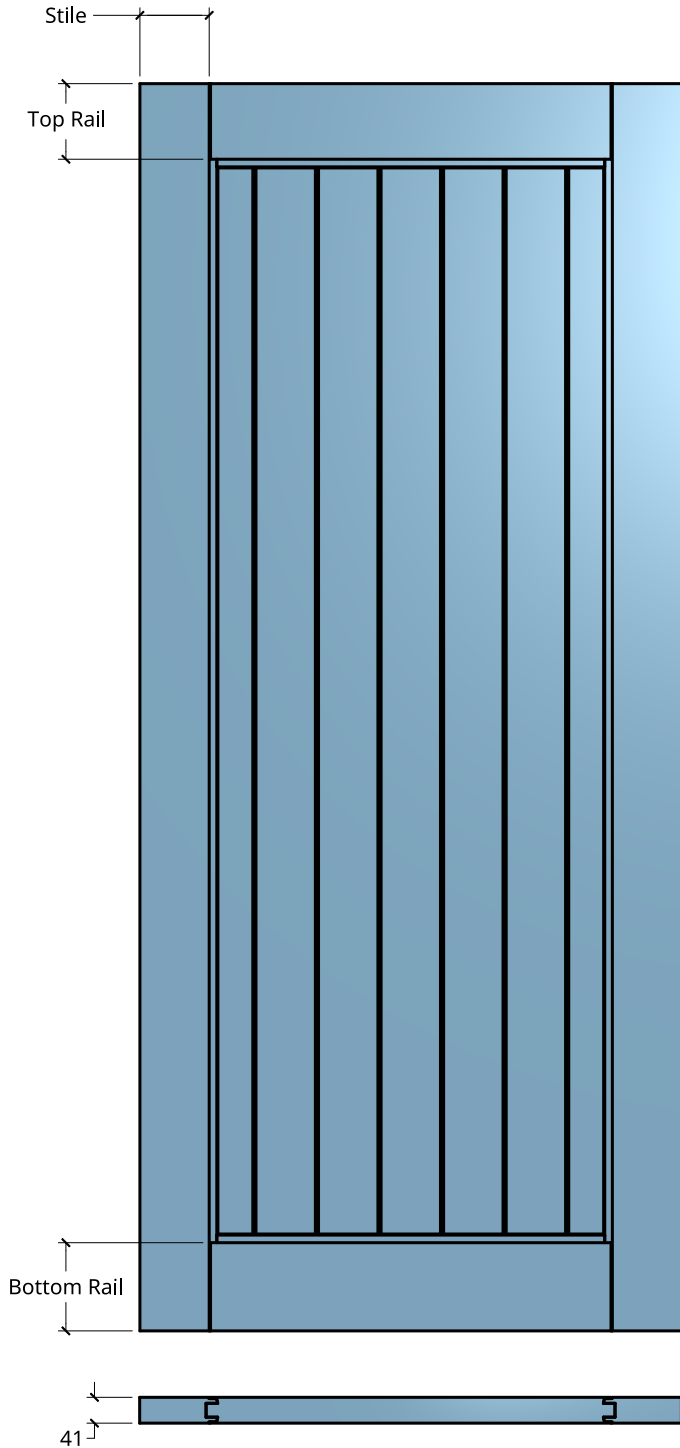

NEW ZEALAND | 0800 10 10 28
 sales@parkwooddoors.co.nz
 parkwooddoors.co.nz

AUSTRALIA | 1800 681 586
 sales@parkwooddoors.com.au
 parkwooddoors.com.au

Standard Component Sizes		
	Face	Customizable
Stile Width	110	no
Top Rail Width	120	to 140
Bottom Rail Width	140	to 120

Product Description:			
STRATA DG 10TV			
Product Code:	SD10TV	Date:	23/08/2021
Material:	ALUMINIUM	Units:	MILLIMETER