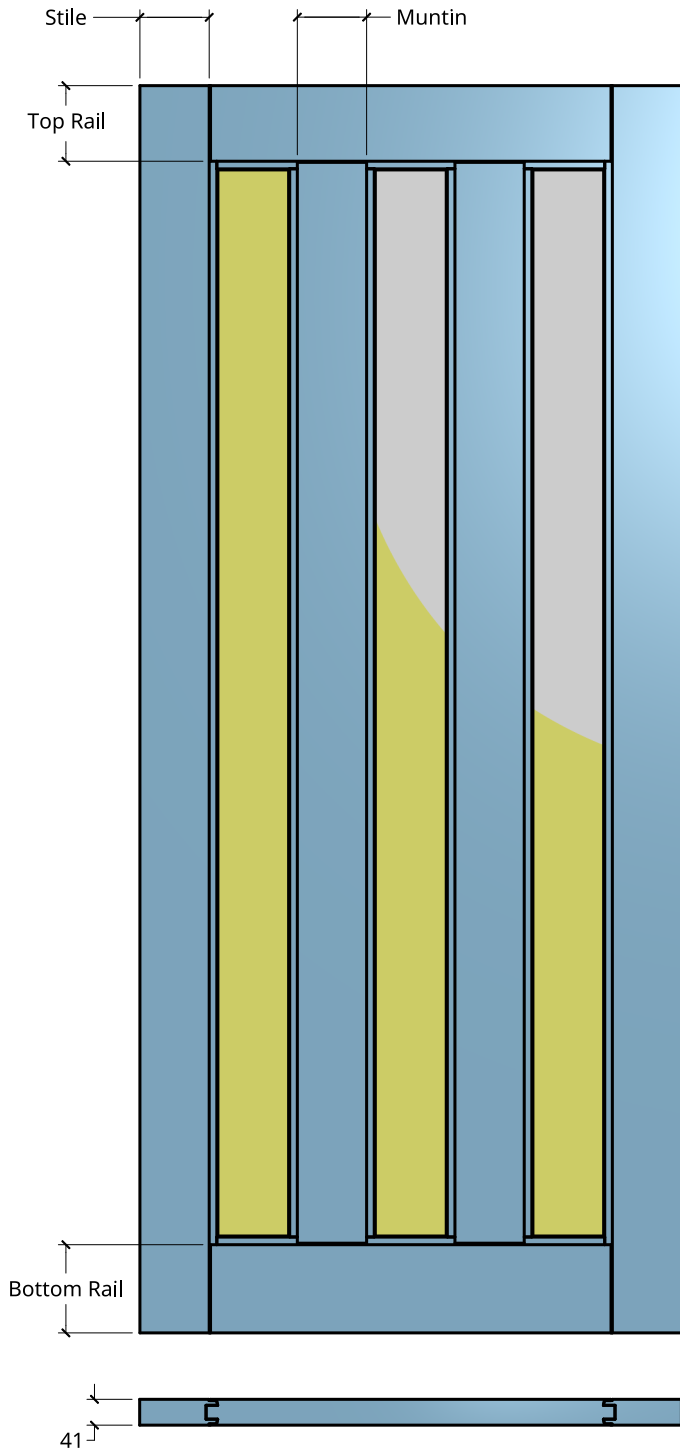

NEW ZEALAND | 0800 10 10 28
 sales@parkwooddoors.co.nz
 parkwooddoors.co.nz

AUSTRALIA | 1800 681 586
 sales@parkwooddoors.com.au
 parkwooddoors.com.au

Standard Component Sizes		
	Face	Customizable
Stile Width	110	no
Top Rail Width	120	to 140
Bottom Rail Width	140	to 120
Muntin Width	110	to 140

Door made for Double Glazing (18mm) only
 Glass size changes with Door size.

Product Description:			
STRATA DG 3L			
Product Code:	SD3L	Date:	23/08/2021
Material:	ALUMINIUM	Units:	MILLIMETER