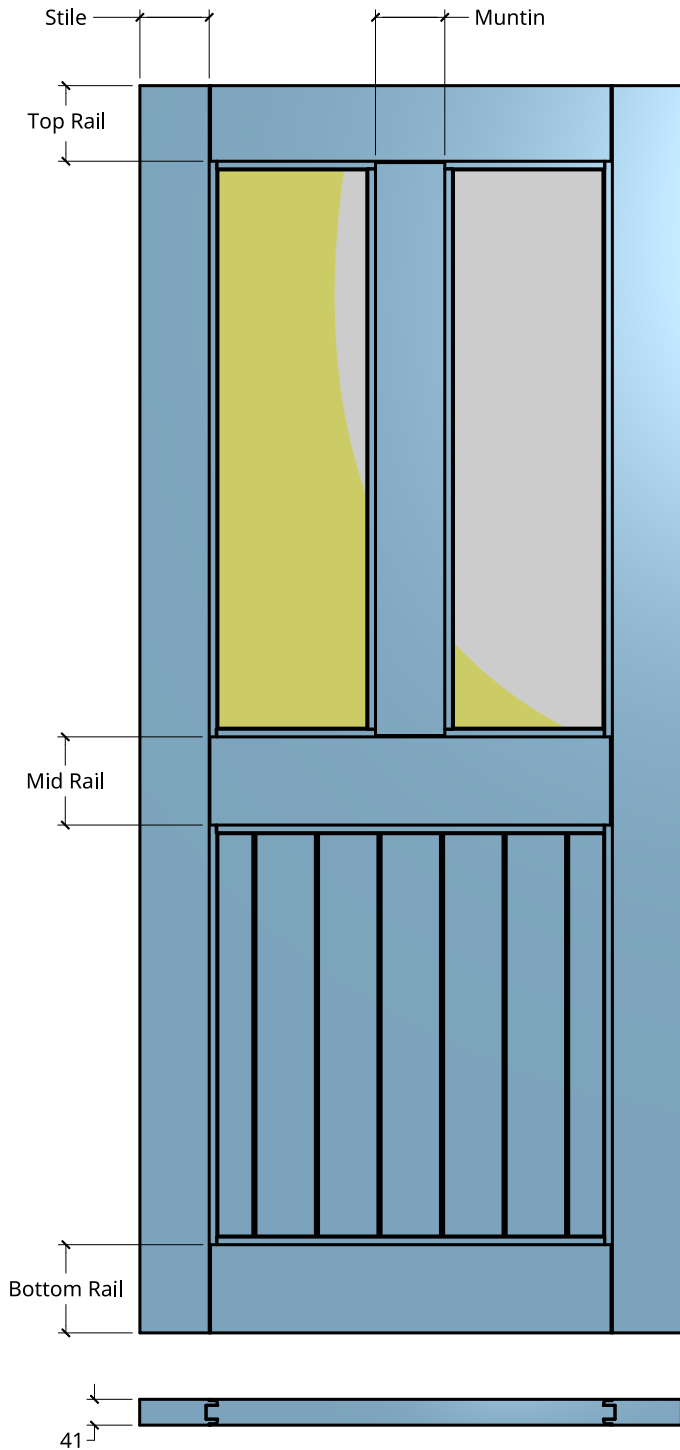

NEW ZEALAND | 0800 10 10 28
 sales@parkwooddoors.co.nz
 parkwooddoors.co.nz

AUSTRALIA | 1800 681 586
 sales@parkwooddoors.com.au
 parkwooddoors.com.au

Standard Component Sizes		
	Face	Customizable
Stile Width	110	no
Top Rail Width	120	to 140
Mid Rail Width	140	to 110
Bottom Rail Width	140	to 120
Muntin Width	110	to 140
Mid Rail Height (to Top)	960	yes

Door made for Double Glazing (18mm) only

Glass size changes with Door size.

Product Description:			
STRATA DG 43T O/T			
Product Code:	SD43TOT	Date:	23/08/2021
Material:	ALUMINIUM	Units:	MILLIMETER