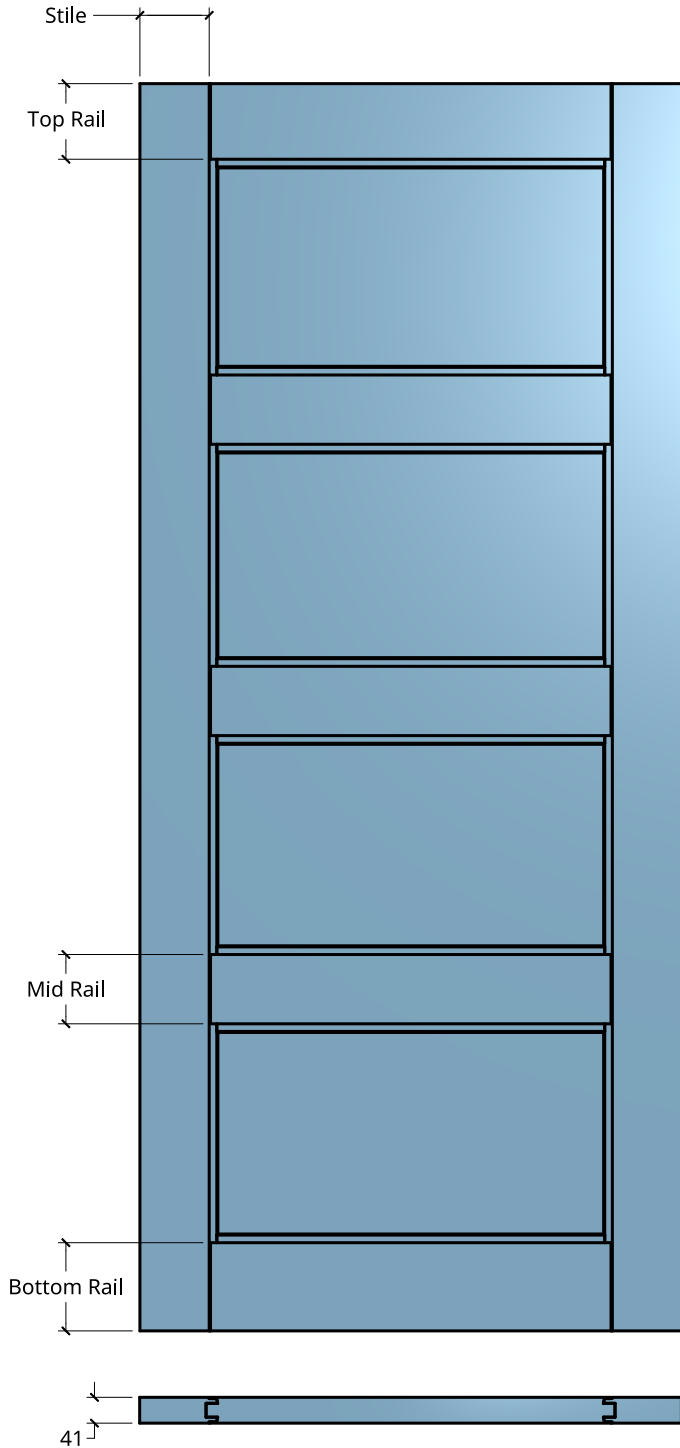

**NEW ZEALAND** | 0800 10 10 28  
 sales@parkwooddoors.co.nz  
 parkwooddoors.co.nz

**AUSTRALIA** | 1800 681 586  
 sales@parkwooddoors.com.au  
 parkwooddoors.com.au

| <b>Standard Component Sizes</b> |             |                     |
|---------------------------------|-------------|---------------------|
|                                 | <b>Face</b> | <b>Customizable</b> |
| <b>Stile Width</b>              | 110         | no                  |
| <b>Top Rail Width</b>           | 120         | to 140              |
| <b>Mid Rail Width</b>           | 110         | to 140              |
| <b>Bottom Rail Width</b>        | 140         | to 120              |

|                      |           |        |            |
|----------------------|-----------|--------|------------|
| Product Description: |           |        |            |
| STRATA DG 7P         |           |        |            |
| Product Code:        | SD7P      | Date:  | 23/08/2021 |
| Material:            | ALUMINIUM | Units: | MILLIMETER |