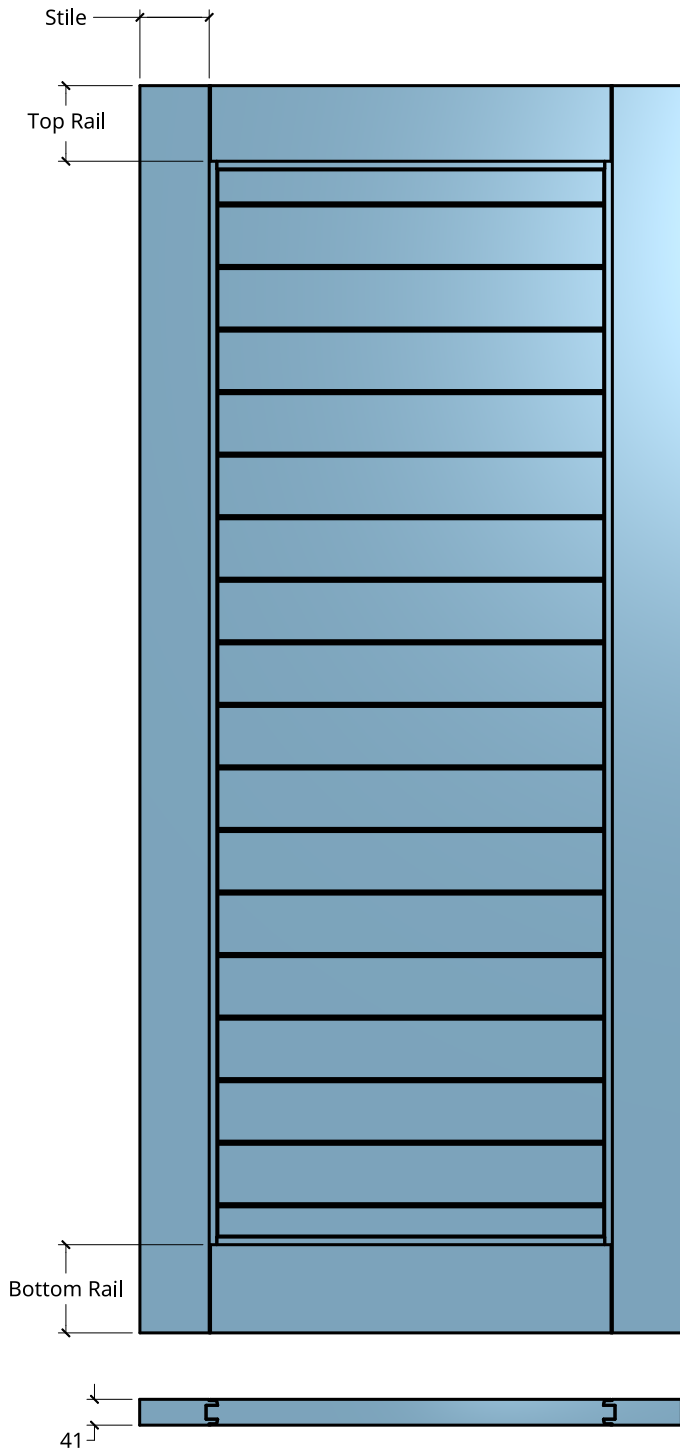

**NEW ZEALAND** | 0800 10 10 28  
 sales@parkwooddoors.co.nz  
 parkwooddoors.co.nz

**AUSTRALIA** | 1800 681 586  
 sales@parkwooddoors.com.au  
 parkwooddoors.com.au

<b>Standard Component Sizes</b>		
	<b>Face</b>	<b>Customizable</b>
<b>Stile Width</b>	110	no
<b>Top Rail Width</b>	120	to 140
<b>Bottom Rail Width</b>	140	to 120

Product Description:			
<b>THERMTEK 10TH</b>			
Product Code:	TH10TH	Date:	23/08/2021
Material:	ALUMINIUM	Units:	MILLIMETER