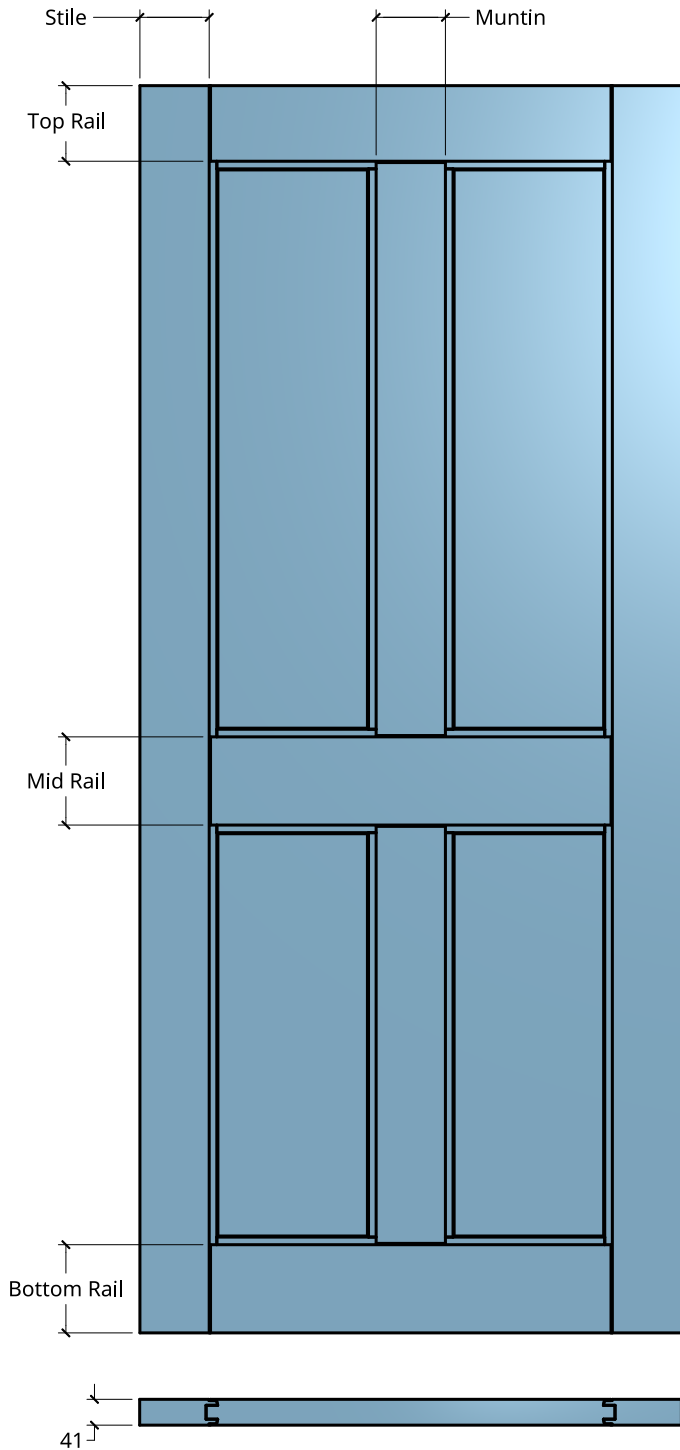

NEW ZEALAND | 0800 10 10 28
 sales@parkwooddoors.co.nz
 parkwooddoors.co.nz

AUSTRALIA | 1800 681 586
 sales@parkwooddoors.com.au
 parkwooddoors.com.au

Standard Component Sizes		
	Face	Customizable
Stile Width	110	no
Top Rail Width	120	to 140
Mid Rail Width	140	to 110
Bottom Rail Width	140	to 120
Muntin Width	110	to 140
Mid Rail Height (to Top)	960	yes

Product Description:			
THERMTEK 4P			
Product Code:	TH4P	Date:	23/08/2021
Material:	ALUMINIUM	Units:	MILLIMETER