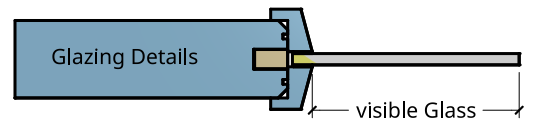

NEW ZEALAND | 0800 10 10 28
 sales@parkwooddoors.co.nz
 parkwooddoors.co.nz

AUSTRALIA | 1800 681 586
 sales@parkwooddoors.com.au
 parkwooddoors.com.au

Standard Component Sizes			
	Overall	Face	Customizable
max. Stile & Core Width	143		yes
min. Stile & Core Width	123		yes
Top Rail Width	240		yes
Bottom Rail Width	240		yes
Visible Glass Height (Door Height < 2200)	1593		yes
Visible Glass Height (Door Height > 2200)	1793		yes
Visible Glass Width	132		yes

- Equal stile and core width
- Aluminium bar across top and bottom
- 2 steel pipes if door width is wider than 1009

Product Description:			
AR10 TGV			
Product Code:	AR10V	Date:	23/08/2021
Material:	TIMBER	Units:	MILLIMETER