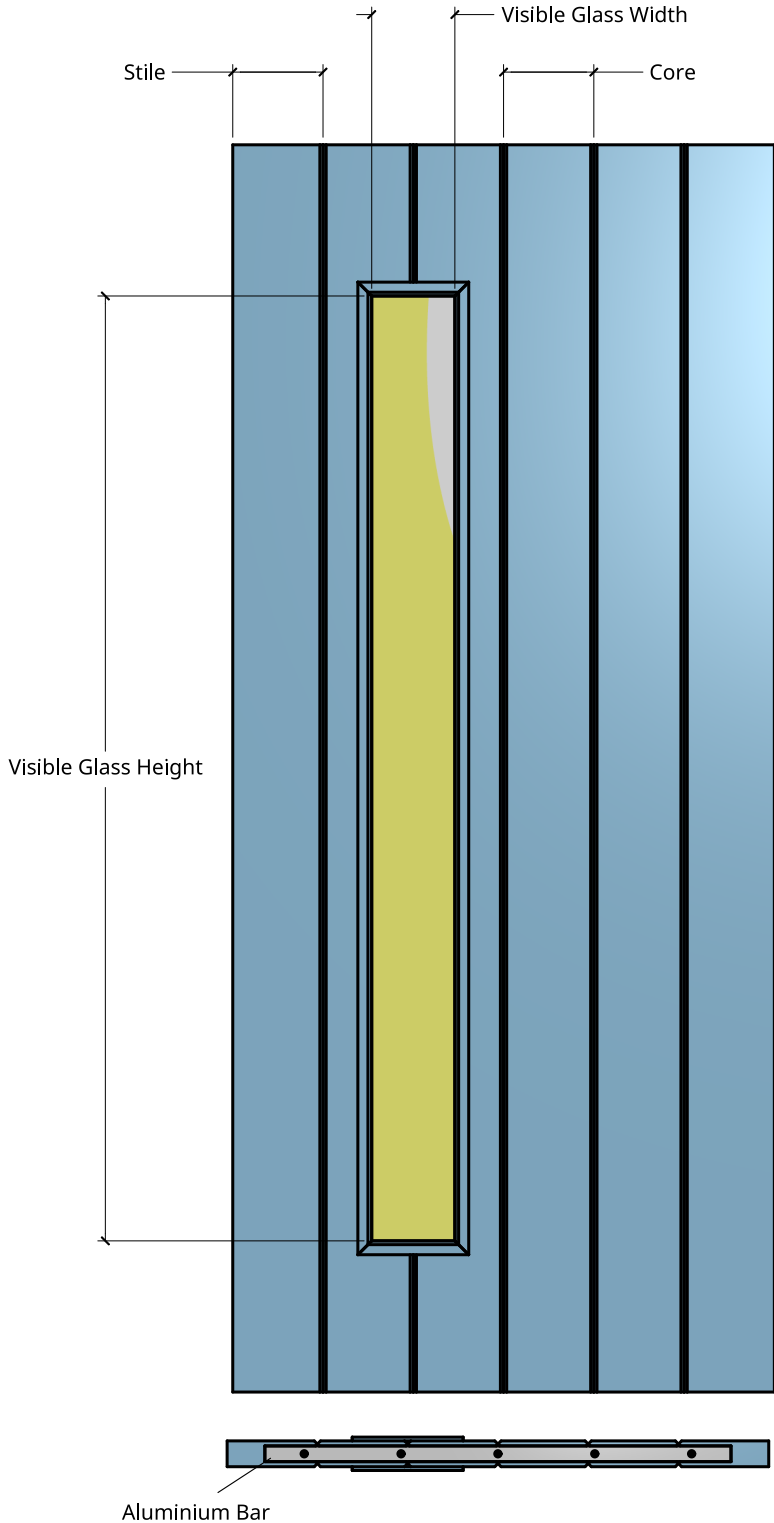

NEW ZEALAND | 0800 10 10 28
 sales@parkwooddoors.co.nz
 parkwooddoors.co.nz

AUSTRALIA | 1800 681 586
 sales@parkwooddoors.com.au
 parkwooddoors.com.au

Standard Component Sizes			
	Overall	Face	Customizable
max. Stile & Core Width	143		yes
min. Stile & Core Width	123		yes
Top Rail Width	240		yes
Bottom Rail Width	240		yes
Visible Glass Height (Door Height < 2200)	1593		yes
Visible Glass Height (Door Height > 2200)	1793		yes
Visible Glass Width	132		yes

- Equal stile and core width
- Aluminium bar across top and bottom
- 2 steel pipes if door width is wider than 1009

Product Description:			
AR10 TGV			
Product Code:	AR10V	Date:	23/08/2021
Material:	TIMBER	Units:	MILLIMETER