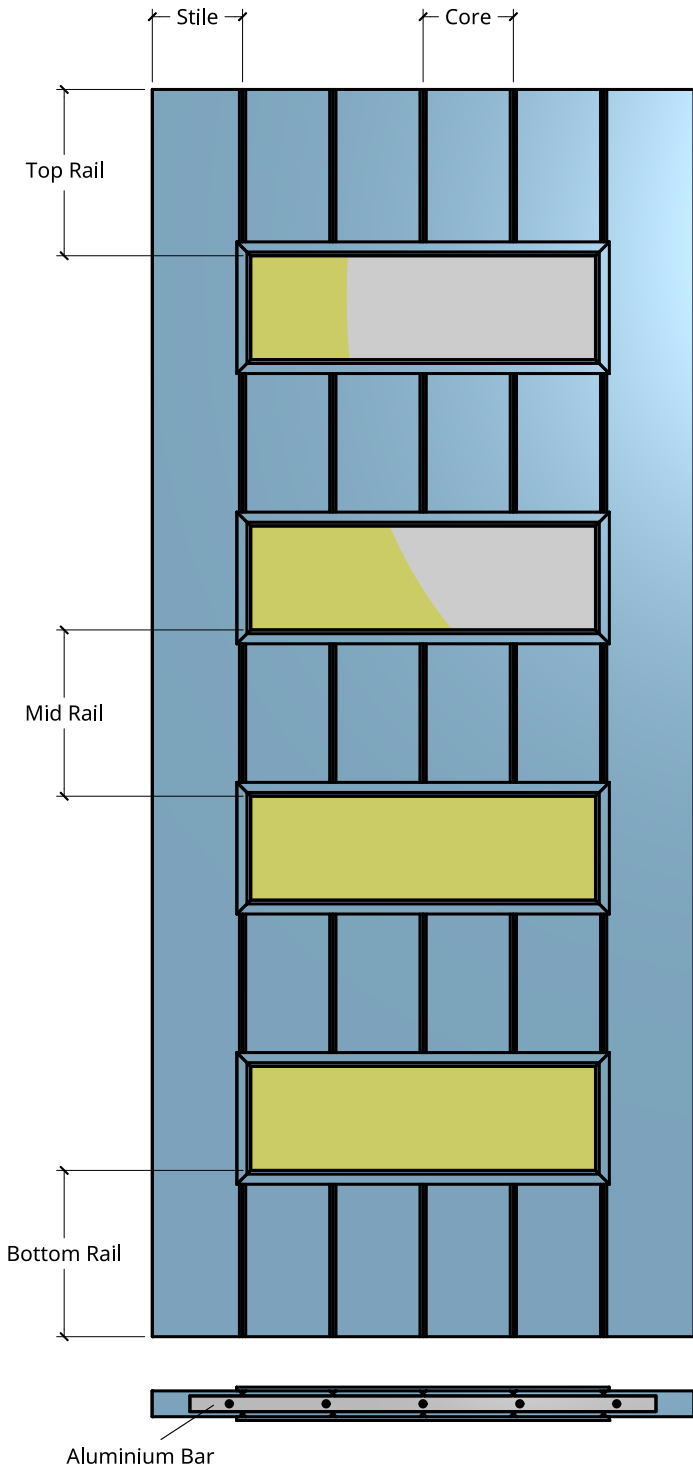

**NEW ZEALAND** | 0800 10 10 28  
 sales@parkwooddoors.co.nz  
 parkwooddoors.co.nz

**AUSTRALIA** | 1800 681 586  
 sales@parkwooddoors.com.au  
 parkwooddoors.com.au

<b>Standard Component Sizes</b>			
	<b>Overall</b>	<b>Face</b>	<b>Customizable</b>
<b>max. Stile &amp; Core Width</b>	143		yes
<b>min. Stile &amp; Core Width</b>	123		yes
<b>Top Rail Width</b>	264		yes
<b>Mid Rail Width</b>	264		yes
<b>Bottom Rail Width</b>	264		yes
<b>Visible Glass Height</b>	Varies		yes
<b>Visible Glass Width</b>	Varies		yes

- Equal stile and core width
- Aluminium bar across top and bottom
- 2 steel pipes if door width is wider than 1009
- Glass height is changing equally with door height
- Glass width is changing with door width
- Glass position is centred in door height and between stiles

<b>Product Description:</b>			
<b>AR12 TGV</b>			
<b>Product Code:</b>	AR12V	<b>Date:</b>	23/08/2021
<b>Material:</b>	TIMBER	<b>Units:</b>	MILLIMETER