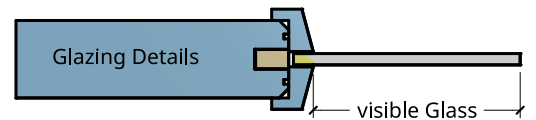

**NEW ZEALAND** | 0800 10 10 28  
 sales@parkwooddoors.co.nz  
 parkwooddoors.co.nz

**AUSTRALIA** | 1800 681 586  
 sales@parkwooddoors.com.au  
 parkwooddoors.com.au

<b>Standard Component Sizes</b>			
	<b>Overall</b>	<b>Face</b>	<b>Customizable</b>
<b>max. Stile &amp; Core Width</b>	143		yes
<b>min. Stile &amp; Core Width</b>	123		yes
<b>Top Rail Width</b>	264		yes
<b>Mid Rail Width</b>	264		yes
<b>Bottom Rail Width</b>	264		yes
<b>Visible Glass Height</b>	Varies		yes
<b>Visible Glass Width</b>	Varies		yes

- Equal stile and core width
- Aluminium bar across top and bottom
- 2 steel pipes if door width is wider than 1009
- Glass height is changing equally with door height
- Glass width is changing with door width
- Glass position is centred in door height and between stiles