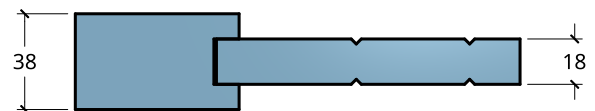

**NEW ZEALAND** | 0800 10 10 28  
 sales@parkwooddoors.co.nz  
 parkwooddoors.co.nz

**AUSTRALIA** | 1800 681 586  
 sales@parkwooddoors.com.au  
 parkwooddoors.com.au

<b>Standard Component Sizes</b>			
	<b>Overall</b>	<b>Face</b>	<b>Customizable</b>
<b>Stile Width (below 910)</b>	115		yes
<b>Stile Width (above 910)</b>	140		yes
<b>Top Rail Width</b>	140		yes
<b>Bottom Rail Width</b>	140		yes
<b>max. TGV Width</b>	100		yes
<b>min. TGV Width</b>	86		yes
<b>Bracing Width</b>	110		yes

- TGV Thickness for stained quality = 18mm solid timber
- TGV Thickness for painted quality = 12mm MDF

Product Description:			
<b>AR41E (BARN)</b>			
Product Code:	AR41E	Date:	23/08/2021
Material:	TIMBER	Units:	MILLIMETER