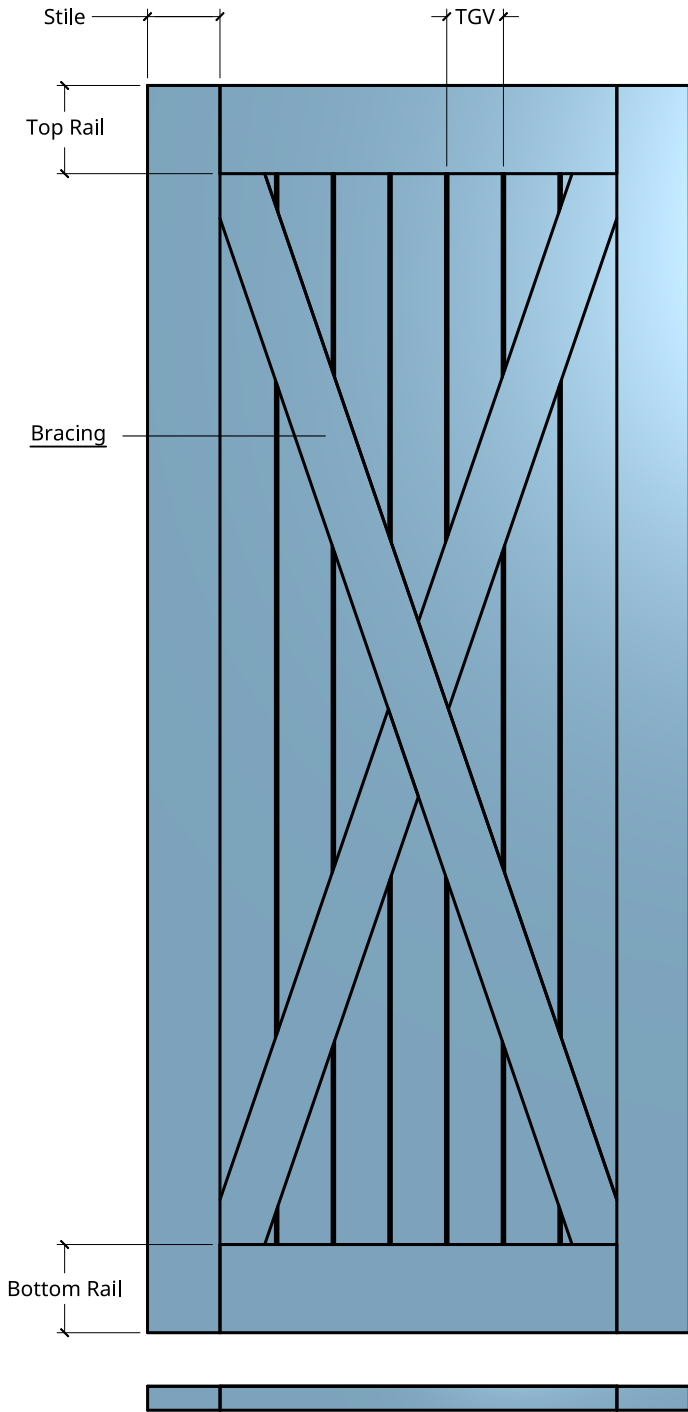

**NEW ZEALAND** | 0800 10 10 28  
 sales@parkwooddoors.co.nz  
 parkwooddoors.co.nz

**AUSTRALIA** | 1800 681 586  
 sales@parkwooddoors.com.au  
 parkwooddoors.com.au

<b>Standard Component Sizes</b>			
	<b>Overall</b>	<b>Face</b>	<b>Customizable</b>
<b>Stile Width (below 910)</b>	115		yes
<b>Stile Width (above 910)</b>	140		yes
<b>Top Rail Width</b>	140		yes
<b>Bottom Rail Width</b>	140		yes
<b>max. TGV Width</b>	100		yes
<b>min. TGV Width</b>	86		yes
<b>Bracing Width</b>	110		yes

- TGV Thickness for stained quality = 18mm solid timber
- TGV Thickness for painted quality = 12mm MDF

Product Description:			
<b>AR41E (BARN)</b>			
Product Code:	AR41E	Date:	23/08/2021
Material:	TIMBER	Units:	MILLIMETER