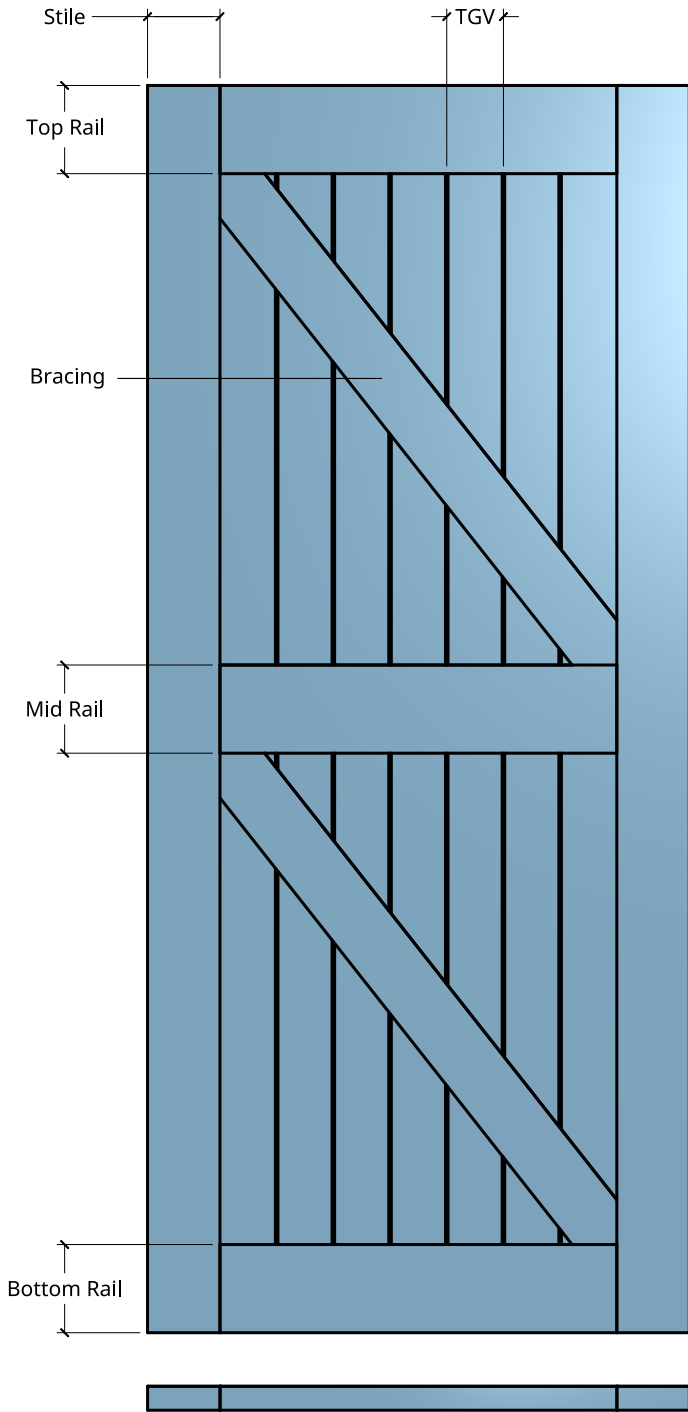

**NEW ZEALAND** | 0800 10 10 28  
 sales@parkwooddoors.co.nz  
 parkwooddoors.co.nz

**AUSTRALIA** | 1800 681 586  
 sales@parkwooddoors.com.au  
 parkwooddoors.com.au

<b>Standard Component Sizes</b>			
	<b>Overall</b>	<b>Face</b>	<b>Customizable</b>
<b>Stile Width (below 910)</b>	115		yes
<b>Stile Width (above 910)</b>	140		yes
<b>Top Rail Width</b>	140		yes
<b>Mid Rail Width</b>	140		yes
<b>Bottom Rail Width</b>	140		yes
<b>max. TGV Width</b>	100		yes
<b>min. TGV Width</b>	86		yes
<b>Mid Rail Height</b>	Centre		no
<b>Bracing Width</b>	110		yes

- TGV Thickness for stained quality = 18mm solid timber  
 - TGV Thickness for painted quality = 12mm MDF

<b>Product Description:</b>			
<b>AR43C (BARN)</b>			
<b>Product Code:</b>	AR43C	<b>Date:</b>	23/08/2021
<b>Material:</b>	TIMBER	<b>Units:</b>	MILLIMETER