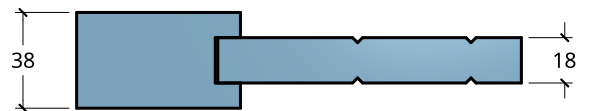

**NEW ZEALAND** | 0800 10 10 28  
 sales@parkwooddoors.co.nz  
 parkwooddoors.co.nz

**AUSTRALIA** | 1800 681 586  
 sales@parkwooddoors.com.au  
 parkwooddoors.com.au

<b>Standard Component Sizes</b>			
	<b>Overall</b>	<b>Face</b>	<b>Customizable</b>
<b>Stile Width (below 910)</b>	115		yes
<b>Stile Width (above 910)</b>	140		yes
<b>Top Rail Width</b>	140		yes
<b>Mid Rail Width</b>	140		yes
<b>Bottom Rail Width</b>	140		yes
<b>max. TGV Width</b>	100		yes
<b>min. TGV Width</b>	86		yes
<b>Mid Rail Height</b>	Centre		no
<b>Bracing Width</b>	110		yes

- TGV Thickness for stained quality = 18mm solid timber  
 - TGV Thickness for painted quality = 12mm MDF

<b>Product Description:</b>			
<b>AR43C (BARN)</b>			
<b>Product Code:</b>	AR43C	<b>Date:</b>	23/08/2021
<b>Material:</b>	TIMBER	<b>Units:</b>	MILLIMETER