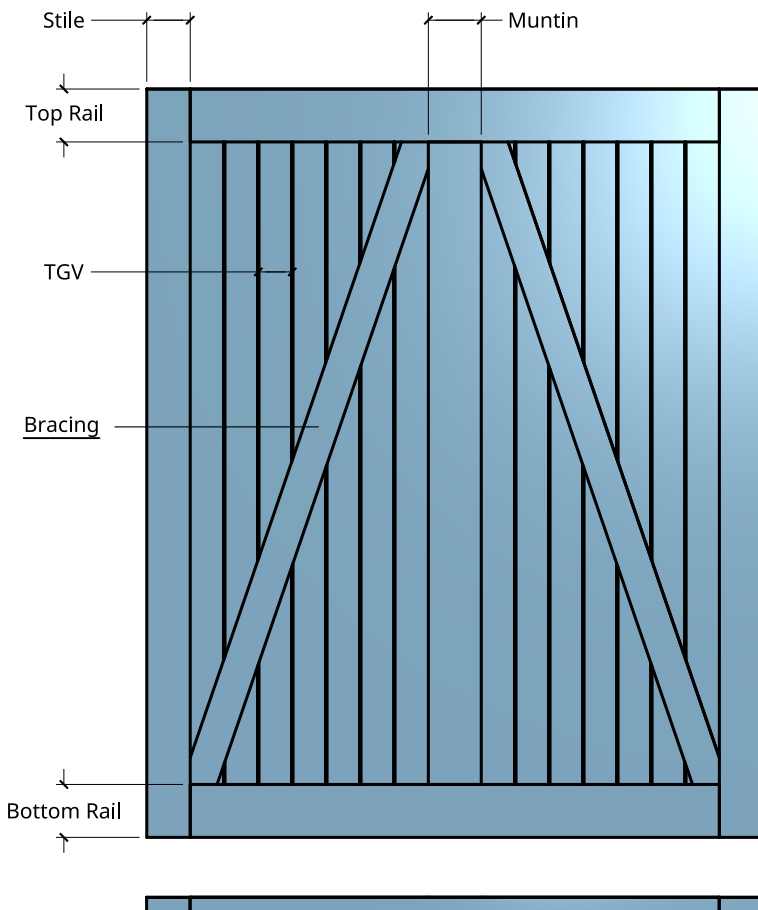

NEW ZEALAND | 0800 10 10 28

sales@parkwooddoors.co.nz
parkwooddoors.co.nz

AUSTRALIA | 1800 681 586

sales@parkwooddoors.com.au
parkwooddoors.com.au

<i>Standard Component Sizes</i>			
	Overall	Face	Customizable
Stile Width	140		yes
Top Rail Width	140		yes
Bottom Rail Width	140		yes
Muntin Width	140		yes
max. TGV Width	100		yes
min. TGV Width	86		yes
Bracing Width	110		yes

- TGV Thickness for stained quality = 18mm solid timber

- TGV Thickness for painted quality = 12mm MDF

Product Description:			
AR45A (BARN)			
Product Code:	AR45A	Date:	23/08/2021
Material:	TIMBER	Units:	MILLIMETER