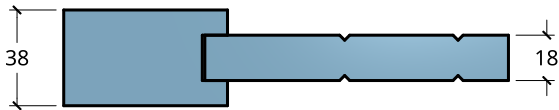

NEW ZEALAND | 0800 10 10 28

sales@parkwooddoors.co.nz
parkwooddoors.co.nz

AUSTRALIA | 1800 681 586

sales@parkwooddoors.com.au
parkwooddoors.com.au

<i>Standard Component Sizes</i>			
	Overall	Face	Customizable
Stile Width	140		yes
Top Rail Width	140		yes
Bottom Rail Width	140		yes
Muntin Width	140		yes
max. TGV Width	100		yes
min. TGV Width	86		yes
Bracing Width	110		yes

- TGV Thickness for stained quality = 18mm solid timber

- TGV Thickness for painted quality = 12mm MDF

Product Description:			
AR45A (BARN)			
Product Code:	AR45A	Date:	23/08/2021
Material:	TIMBER	Units:	MILLIMETER