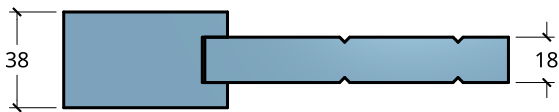

**NEW ZEALAND** | 0800 10 10 28  
 sales@parkwooddoors.co.nz  
 parkwooddoors.co.nz

**AUSTRALIA** | 1800 681 586  
 sales@parkwooddoors.com.au  
 parkwooddoors.com.au

<b>Standard Component Sizes</b>			
	<b>Overall</b>	<b>Face</b>	<b>Customizable</b>
<b>Stile Width</b>	140		yes
<b>Top Rail Width</b>	140		yes
<b>Mid Rail Width</b>	140		yes
<b>Bottom Rail Width</b>	140		yes
<b>Muntin Width</b>	140		yes
<b>max. TGV Width</b>	100		yes
<b>min. TGV Width</b>	86		yes
<b>Mid Rail Height</b>	860		yes

- TGV Thickness for stained quality = 18mm solid timber  
 - TGV Thickness for painted quality = 12mm MDF

Product Description:			
AR47 (BARN)			
Product Code:	AR47	Date:	23/08/2021
Material:	TIMBER	Units:	MILLIMETER