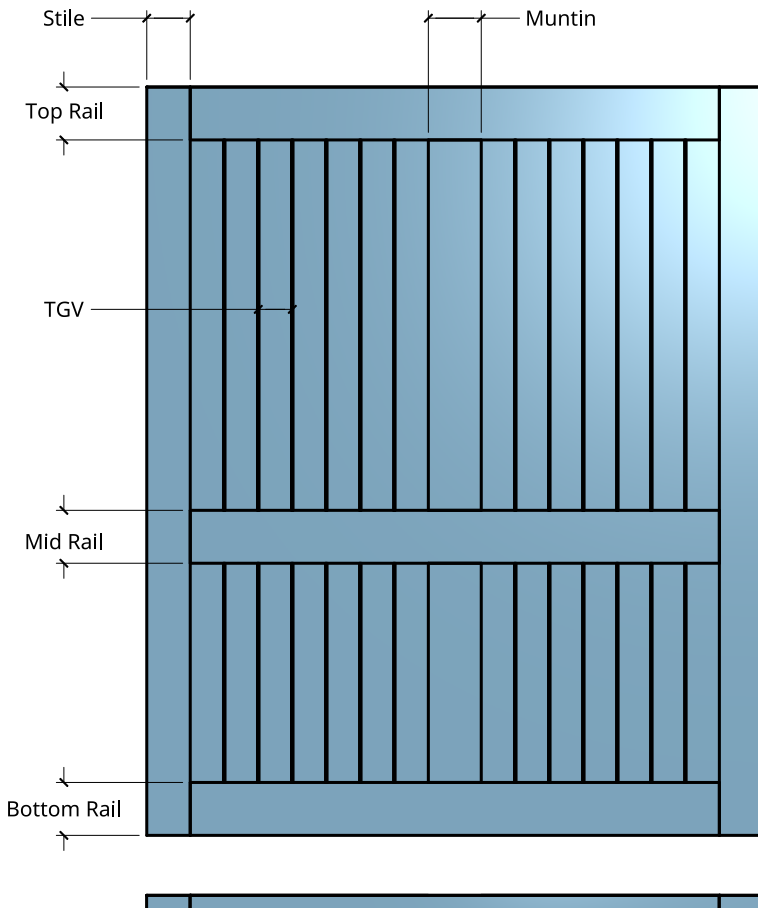

**NEW ZEALAND** | 0800 10 10 28  
 sales@parkwooddoors.co.nz  
 parkwooddoors.co.nz

**AUSTRALIA** | 1800 681 586  
 sales@parkwooddoors.com.au  
 parkwooddoors.com.au

<b>Standard Component Sizes</b>			
	<b>Overall</b>	<b>Face</b>	<b>Customizable</b>
<b>Stile Width</b>	140		yes
<b>Top Rail Width</b>	140		yes
<b>Mid Rail Width</b>	140		yes
<b>Bottom Rail Width</b>	140		yes
<b>Muntin Width</b>	140		yes
<b>max. TGV Width</b>	100		yes
<b>min. TGV Width</b>	86		yes
<b>Mid Rail Height</b>	860		yes

- TGV Thickness for stained quality = 18mm solid timber  
 - TGV Thickness for painted quality = 12mm MDF

Product Description:			
AR47 (BARN)			
Product Code:	AR47	Date:	23/08/2021
Material:	TIMBER	Units:	MILLIMETER