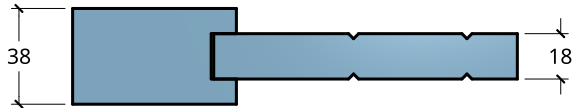

**NEW ZEALAND** | 0800 10 10 28  
 sales@parkwooddoors.co.nz  
 parkwooddoors.co.nz

**AUSTRALIA** | 1800 681 586  
 sales@parkwooddoors.com.au  
 parkwooddoors.com.au

<b>Standard Component Sizes</b>			
	<b>Overall</b>	<b>Face</b>	<b>Customizable</b>
<b>Stile Width</b>	140		yes
<b>Top Rail Width</b>	140		yes
<b>Mid Rail Width</b>	140		yes
<b>Bottom Rail Width</b>	140		yes
<b>Muntin Width</b>	140		yes
<b>max. TGV Width</b>	100		yes
<b>min. TGV Width</b>	86		yes
<b>Mid Rail Height</b>	Equal		no

- TGV Thickness for stained quality = 18mm solid timber
- TGV Thickness for painted quality = 12mm MDF

Product Description:			
<b>AR48 (BARN)</b>			
Product Code:	AR48	Date:	23/08/2021
Material:	TIMBER	Units:	MILLIMETER