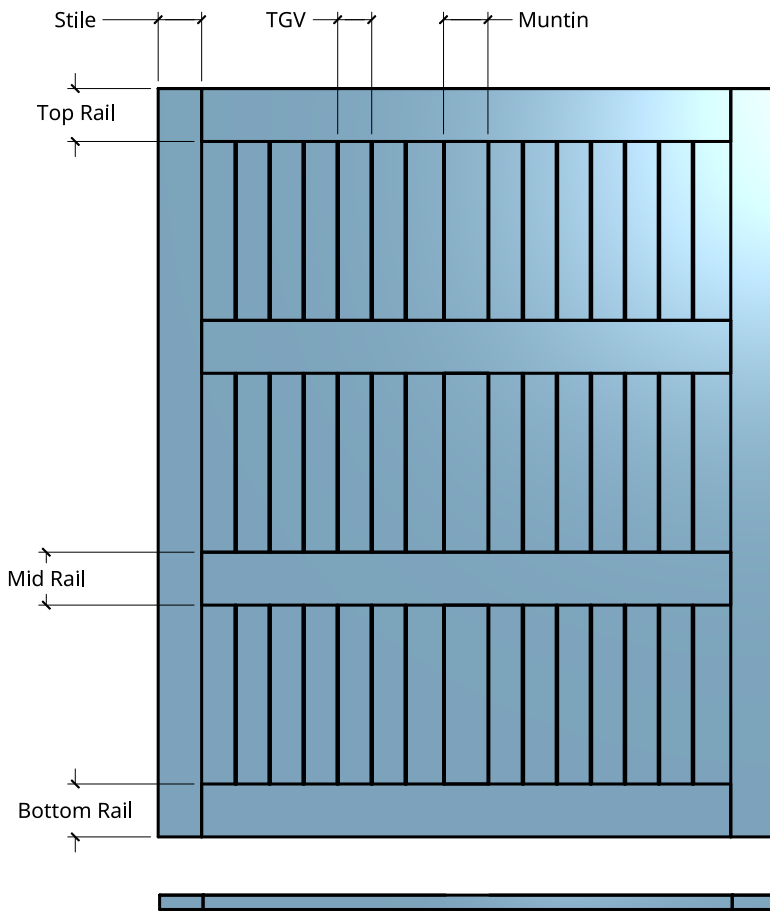

**NEW ZEALAND** | 0800 10 10 28  
 sales@parkwooddoors.co.nz  
 parkwooddoors.co.nz

**AUSTRALIA** | 1800 681 586  
 sales@parkwooddoors.com.au  
 parkwooddoors.com.au

<b>Standard Component Sizes</b>			
	<b>Overall</b>	<b>Face</b>	<b>Customizable</b>
<b>Stile Width</b>	140		yes
<b>Top Rail Width</b>	140		yes
<b>Mid Rail Width</b>	140		yes
<b>Bottom Rail Width</b>	140		yes
<b>Muntin Width</b>	140		yes
<b>max. TGV Width</b>	100		yes
<b>min. TGV Width</b>	86		yes
<b>Mid Rail Height</b>	Equal		no

- TGV Thickness for stained quality = 18mm solid timber
- TGV Thickness for painted quality = 12mm MDF

Product Description:			
<b>AR48 (BARN)</b>			
Product Code:	AR48	Date:	23/08/2021
Material:	TIMBER	Units:	MILLIMETER