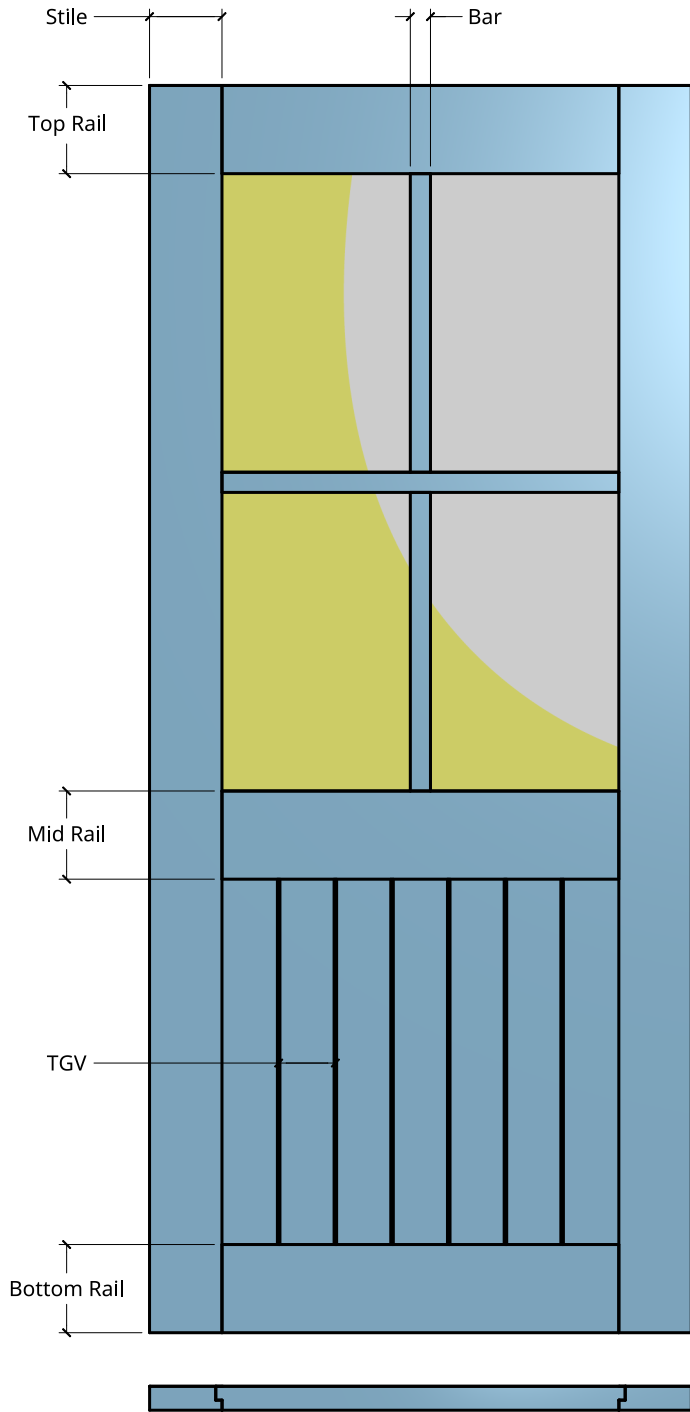

NEW ZEALAND | 0800 10 10 28
 sales@parkwooddoors.co.nz
 parkwooddoors.co.nz

AUSTRALIA | 1800 681 586
 sales@parkwooddoors.com.au
 parkwooddoors.com.au

Standard Component Sizes

	Overall	Face	Customizable
Stile Width (below 910)	115		yes
Stile Width (above 910)	140		yes
Top Rail Width	140		yes
Bar Width	32		yes
Mid Rail Width	140		yes
Bottom Rail Width	140		yes
max. TGV Width	100		yes
min. TGV Width	86		yes
Mid Rail Height (Top)	860		yes
Glass Rebate Depth	22		no
Glass Rebate Width	10		no

- TGV Thickness for stained quality = 18mm solid timber
- TGV Thickness for painted quality = 12mm MDF

Product Description:			
AR63 (BARN)			
Product Code:	AR63	Date:	23/08/2021
Material:	TIMBER	Units:	MILLIMETER