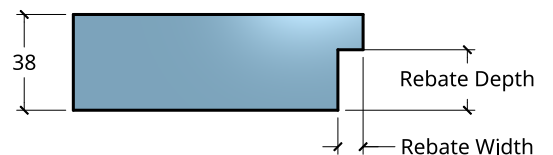

NEW ZEALAND | 0800 10 10 28
 sales@parkwooddoors.co.nz
 parkwooddoors.co.nz

AUSTRALIA | 1800 681 586
 sales@parkwooddoors.com.au
 parkwooddoors.com.au

Standard Component Sizes

	Overall	Face	Customizable
Stile Width (below 910)	115		yes
Stile Width (above 910)	140		yes
Top Rail Width	140		yes
Bar Width	32		yes
Mid Rail Width	140		yes
Bottom Rail Width	140		yes
max. TGV Width	100		yes
min. TGV Width	86		yes
Mid Rail Height (Top)	860		yes
Glass Rebate Depth	22		no
Glass Rebate Width	10		no

- TGV Thickness for stained quality = 18mm solid timber
- TGV Thickness for painted quality = 12mm MDF

Product Description:			
AR63 (BARN)			
Product Code:	AR63	Date:	23/08/2021
Material:	TIMBER	Units:	MILLIMETER