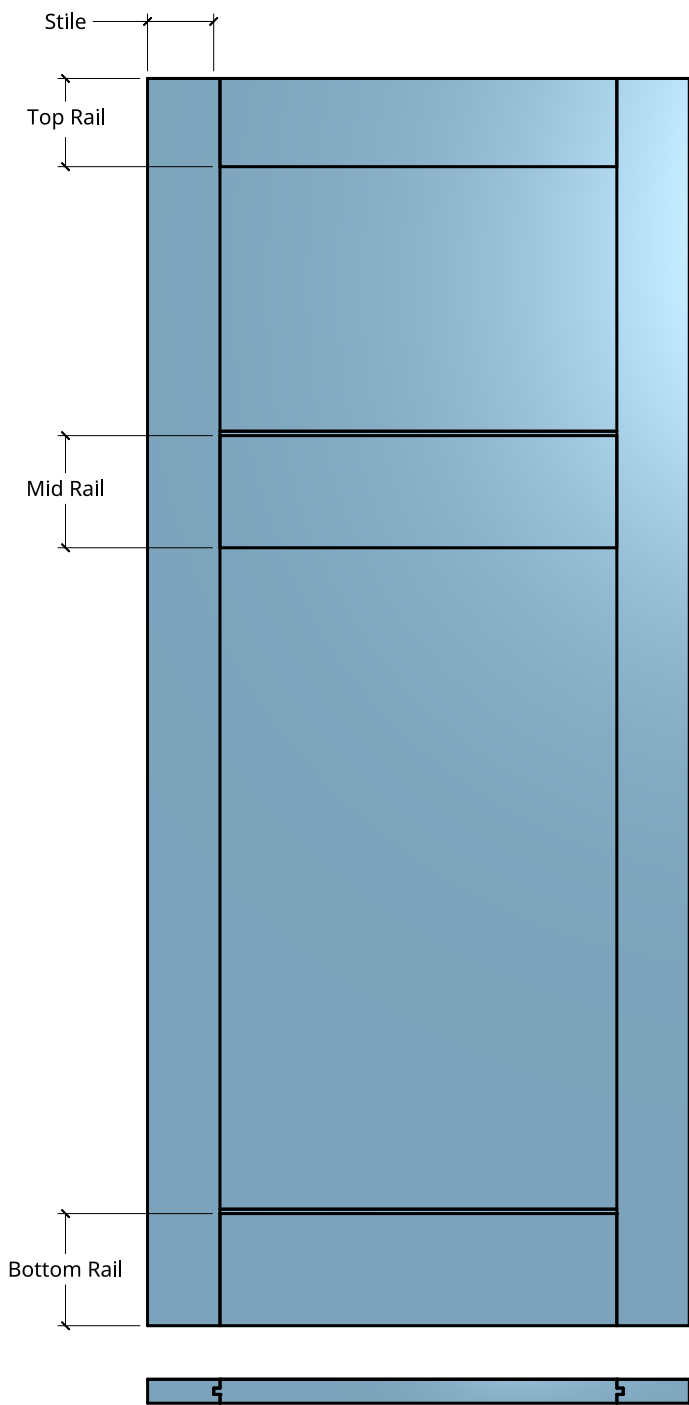

NEW ZEALAND | 0800 10 10 28
 sales@parkwooddoors.co.nz
 parkwooddoors.co.nz

AUSTRALIA | 1800 681 586
 sales@parkwooddoors.com.au
 parkwooddoors.com.au

| Standard Component Sizes | | | |
|---------------------------------|----------------|-------------|---------------------|
| | Overall | Face | Customizable |
| Stile Width (below 910) | 115 | | yes |
| Stile Width (above 910) | 140 | | yes |
| Top Rail Width | 140 | | yes |
| Mid Rail Width | 185 | 178 | yes |
| Bottom Rail Width | 185 | 178 | yes |
| Mid Rail Height (Top) | 1420 | 1413 | yes |

- Top panel has horizontal grain

- Stained quality = 10mm Veneer

- Paint quality = 10mm MDF

| | | | |
|----------------------|--------|--------|------------|
| Product Description: | | | |
| BUNGALOW 2 | | | |
| Product Code: | BUN2 | Date: | 23/08/2021 |
| Material: | TIMBER | Units: | MILLIMETER |