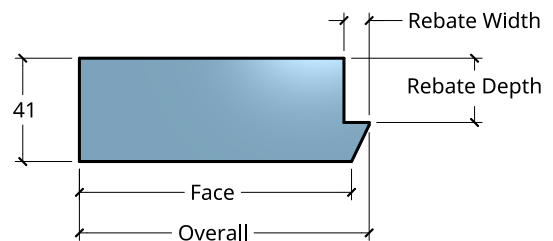

NEW ZEALAND | 0800 10 10 28
 sales@parkwooddoors.co.nz
 parkwooddoors.co.nz

AUSTRALIA | 1800 681 586
 sales@parkwooddoors.com.au
 parkwooddoors.com.au

Standard Component Sizes			
	Overall	Face	Customizable
Stile Width (below 910)	115	108	yes
Stile Width (above 910)	140	133	yes
Top Rail Width	140	133	yes
Bottom Rail Width	185	178	yes
Glass Rebate Depth (SG)	25		no
Glass Rebate Width (SG)	10		no
Glass Rebate Depth (DG)	29		no
Glass Rebate Width (DG)	13		no

SG = Single Glazing, DG = Double Glazing

- safety glass required

Product Description:			
EXTERIOR 1 LITE			
Product Code:	E1L	Date:	23/08/2021
Material:	TIMBER	Units:	MILLIMETER