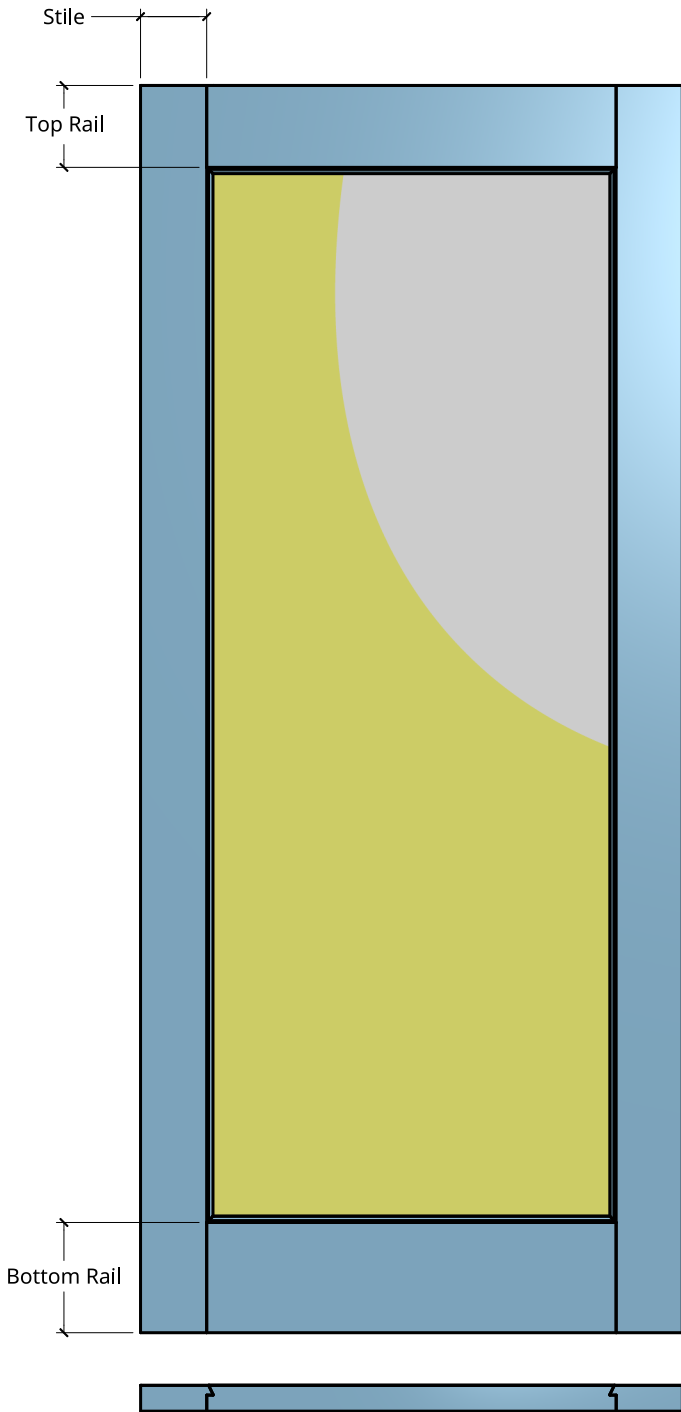

NEW ZEALAND | 0800 10 10 28
 sales@parkwooddoors.co.nz
 parkwooddoors.co.nz

AUSTRALIA | 1800 681 586
 sales@parkwooddoors.com.au
 parkwooddoors.com.au

Standard Component Sizes			
	Overall	Face	Customizable
Stile Width (below 910)	115	108	yes
Stile Width (above 910)	140	133	yes
Top Rail Width	140	133	yes
Bottom Rail Width	185	178	yes
Glass Rebate Depth (SG)	25		no
Glass Rebate Width (SG)	10		no
Glass Rebate Depth (DG)	29		no
Glass Rebate Width (DG)	13		no

SG = Single Glazing, DG = Double Glazing

- safety glass required

Product Description:			
EXTERIOR 1 LITE			
Product Code:	E1L	Date:	23/08/2021
Material:	TIMBER	Units:	MILLIMETER