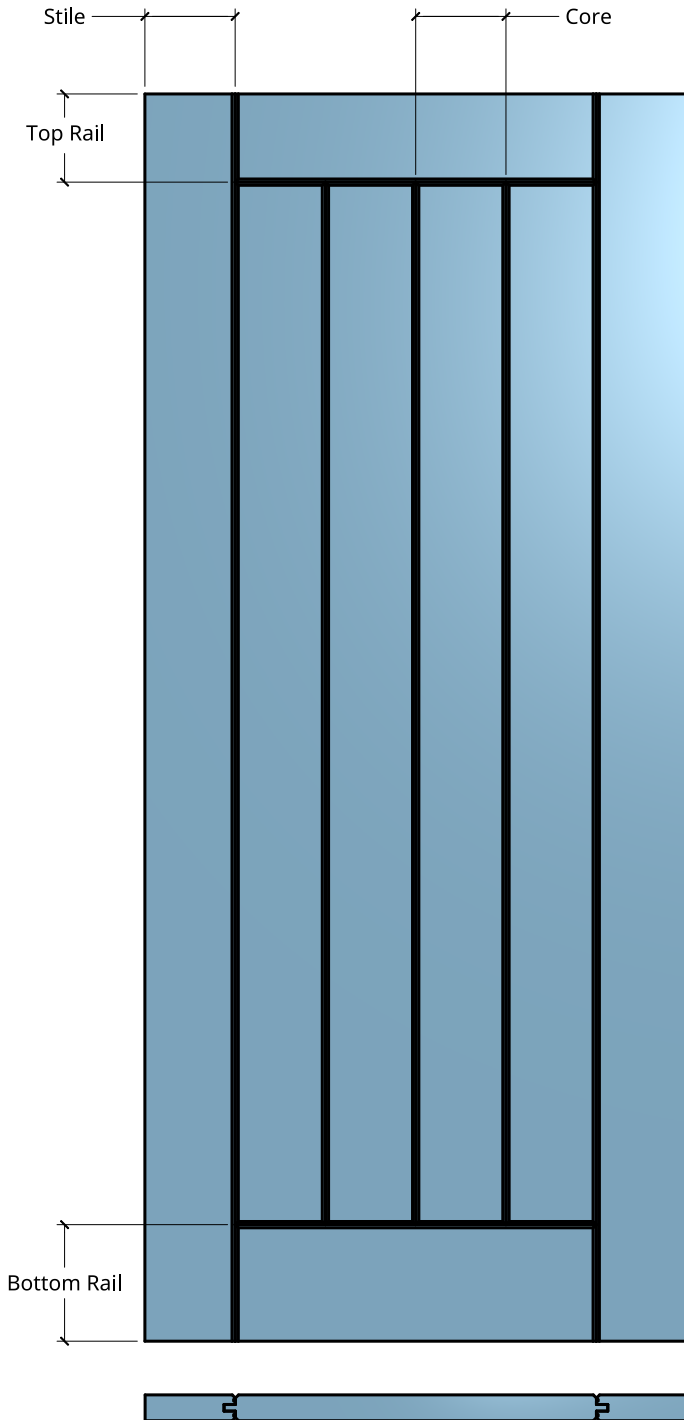

**NEW ZEALAND** | 0800 10 10 28  
 sales@parkwooddoors.co.nz  
 parkwooddoors.co.nz

**AUSTRALIA** | 1800 681 586  
 sales@parkwooddoors.com.au  
 parkwooddoors.com.au

<b>Standard Component Sizes</b>			
	<b>Overall</b>	<b>Face</b>	<b>Customizable</b>
<b>max. Stile &amp; Core Width</b>	143		yes
<b>min. Stile &amp; Core Width</b>	123		yes
<b>Top Rail Width</b>	140		yes
<b>Bottom Rail Width</b>	185		yes

- Equal stile and core width.

Product Description:			
<b>E1 WITH RAILS</b>			
Product Code:	E1WR	Date:	23/08/2021
Material:	TIMBER	Units:	MILLIMETER