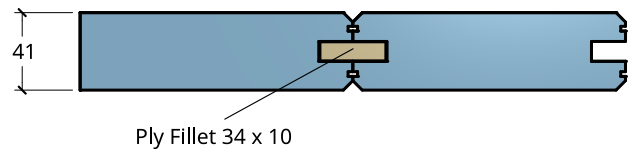

**NEW ZEALAND** | 0800 10 10 28  
 sales@parkwooddoors.co.nz  
 parkwooddoors.co.nz

**AUSTRALIA** | 1800 681 586  
 sales@parkwooddoors.com.au  
 parkwooddoors.com.au

<b>Standard Component Sizes</b>			
	<b>Overall</b>	<b>Face</b>	<b>Customizable</b>
<b>max. Stile &amp; Core Width</b>	143		yes
<b>min. Stile &amp; Core Width</b>	123		yes
<b>Top Rail Width</b>	140		yes
<b>Bottom Rail Width</b>	185		yes

- Equal stile and core width.

Product Description:			
<b>E1 WITH RAILS</b>			
Product Code:	E1WR	Date:	23/08/2021
Material:	TIMBER	Units:	MILLIMETER