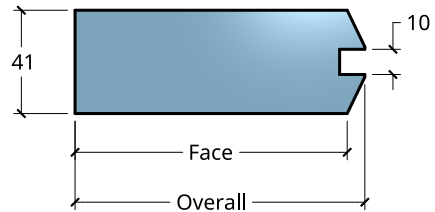

**NEW ZEALAND** | 0800 10 10 28  
 sales@parkwooddoors.co.nz  
 parkwooddoors.co.nz

**AUSTRALIA** | 1800 681 586  
 sales@parkwooddoors.com.au  
 parkwooddoors.com.au

<b>Standard Component Sizes</b>			
	<b>Overall</b>	<b>Face</b>	<b>Customizable</b>
<b>Stile Width (below 910)</b>	115	108	yes
<b>Stile Width (above 910)</b>	140	133	yes
<b>Top Rail Width</b>	140	133	yes
<b>Top Mid Rail Width</b>	95	81	yes
<b>Mid Rail Width</b>	185	171	yes
<b>Bottom Rail Width</b>	185	178	yes
<b>Muntin Width</b>	115	101	yes
<b>Top Mid Rail Height</b>	Varies		yes
<b>Mid Rail Height (Top)</b>	960	953	yes

Top Muntin Length:  
 - door height < 2200 = 180  
 - door height > 2200 = 230

Product Description:			
<b>E3</b>			
Product Code:	E3	Date:	23/08/2021
Material:	TIMBER	Units:	MILLIMETER