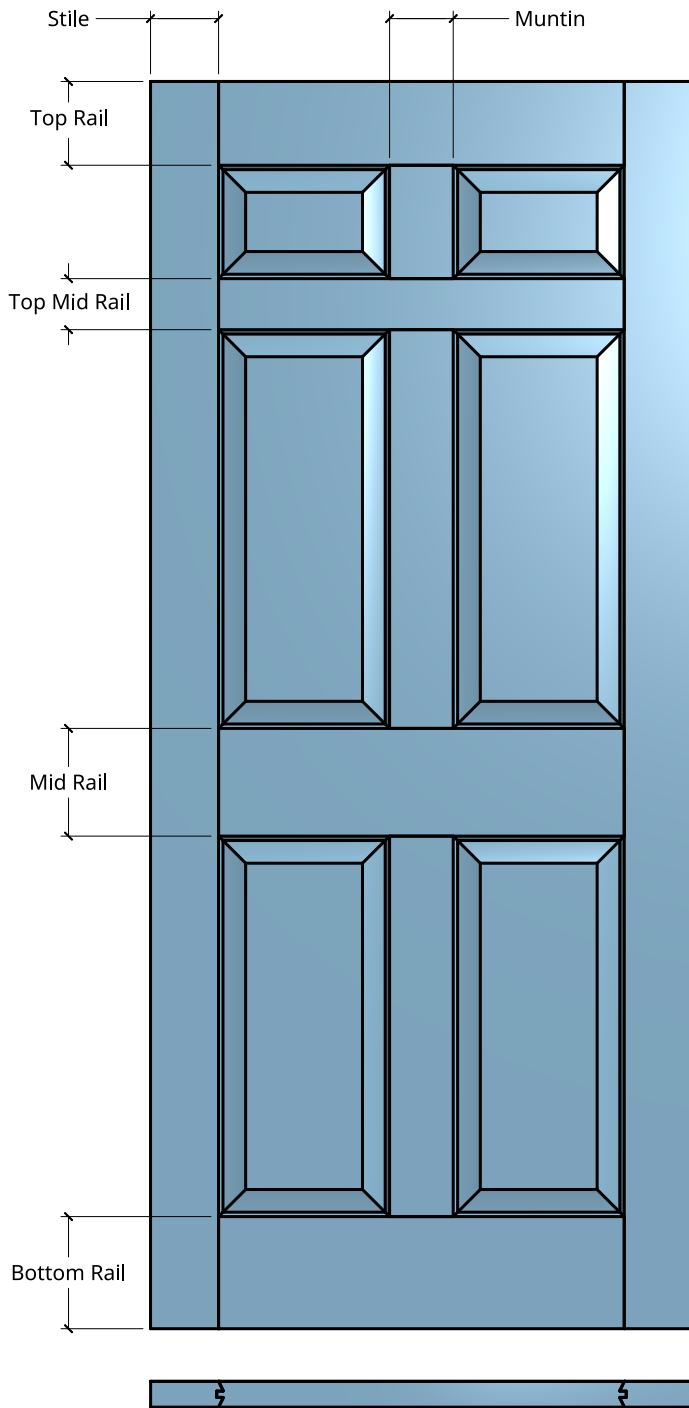

**NEW ZEALAND** | 0800 10 10 28  
 sales@parkwooddoors.co.nz  
 parkwooddoors.co.nz

**AUSTRALIA** | 1800 681 586  
 sales@parkwooddoors.com.au  
 parkwooddoors.com.au

<b>Standard Component Sizes</b>			
	<b>Overall</b>	<b>Face</b>	<b>Customizable</b>
<b>Stile Width (below 910)</b>	115	108	yes
<b>Stile Width (above 910)</b>	140	133	yes
<b>Top Rail Width</b>	140	133	yes
<b>Top Mid Rail Width</b>	95	81	yes
<b>Mid Rail Width</b>	185	171	yes
<b>Bottom Rail Width</b>	185	178	yes
<b>Muntin Width</b>	115	101	yes
<b>Top Mid Rail Height</b>	Varies		yes
<b>Mid Rail Height (Top)</b>	960	953	yes

Top Muntin Length:  
 - door height < 2200 = 180  
 - door height > 2200 = 230

Product Description:			
<b>E3</b>			
Product Code:	E3	Date:	23/08/2021
Material:	TIMBER	Units:	MILLIMETER