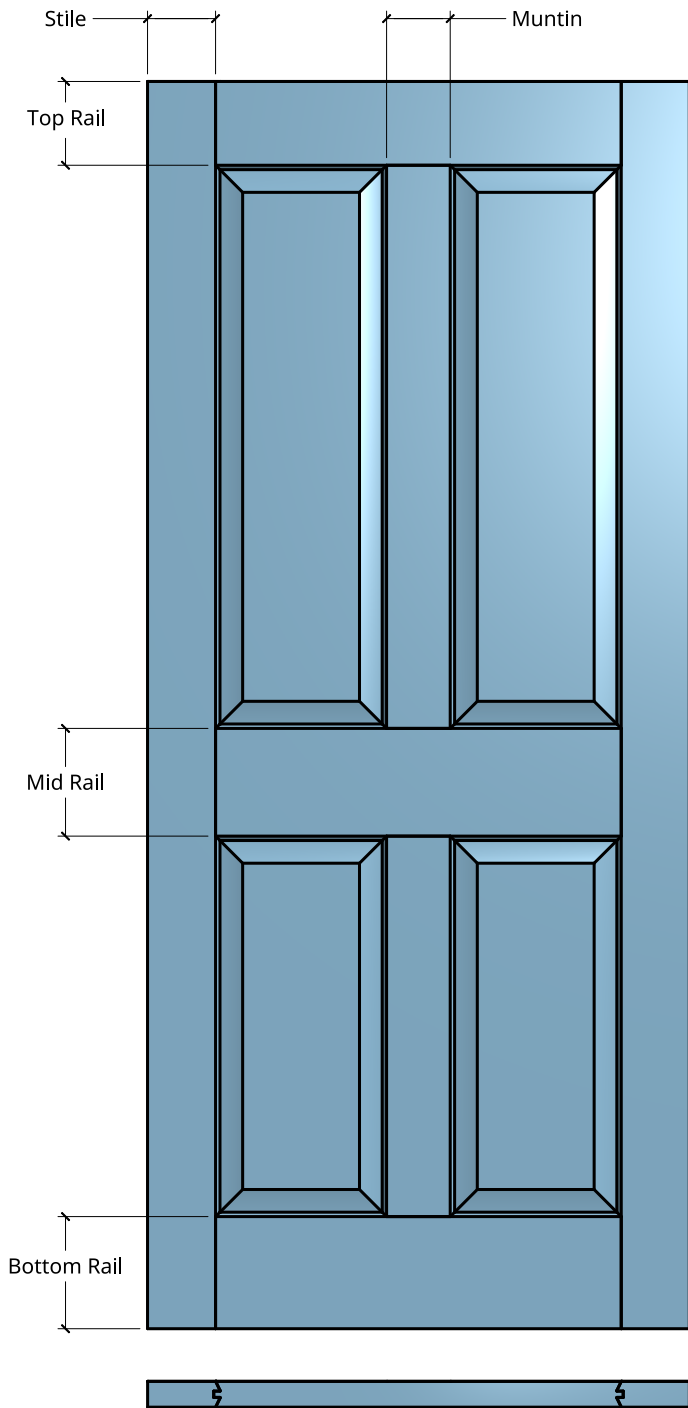

**NEW ZEALAND** | 0800 10 10 28  
 sales@parkwooddoors.co.nz  
 parkwooddoors.co.nz

**AUSTRALIA** | 1800 681 586  
 sales@parkwooddoors.com.au  
 parkwooddoors.com.au

<b>Standard Component Sizes</b>			
	<b>Overall</b>	<b>Face</b>	<b>Customizable</b>
<b>Stile Width (below 910)</b>	115	108	yes
<b>Stile Width (above 910)</b>	140	133	yes
<b>Top Rail Width</b>	140	133	yes
<b>Mid Rail Width</b>	185	171	yes
<b>Bottom Rail Width</b>	185	178	yes
<b>Muntin Width</b>	115	101	yes
<b>Mid Rail Height (Top)</b>	960	953	yes

Product Description:			
<b>E4</b>			
Product Code:	E4	Date:	23/08/2021
Material:	TIMBER	Units:	MILLIMETER