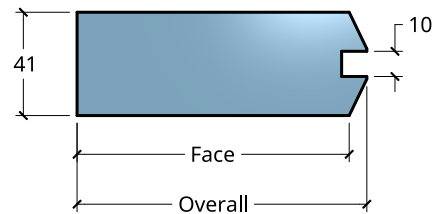

**NEW ZEALAND** | 0800 10 10 28  
 sales@parkwooddoors.co.nz  
 parkwooddoors.co.nz

**AUSTRALIA** | 1800 681 586  
 sales@parkwooddoors.com.au  
 parkwooddoors.com.au

<b>Standard Component Sizes</b>			
	<b>Overall</b>	<b>Face</b>	<b>Customizable</b>
<b>Stile Width (below 910)</b>	115	108	yes
<b>Stile Width (above 910)</b>	140	133	yes
<b>Top Rail Width</b>	140	133	yes
<b>Mid Rail Width</b>	185	171	yes
<b>Bottom Rail Width</b>	185	178	yes
<b>Muntin Width</b>	115	101	yes
<b>Mid Rail Height (Top)</b>	960	953	yes

Product Description:			
<b>E4</b>			
Product Code:	E4	Date:	23/08/2021
Material:	TIMBER	Units:	MILLIMETER