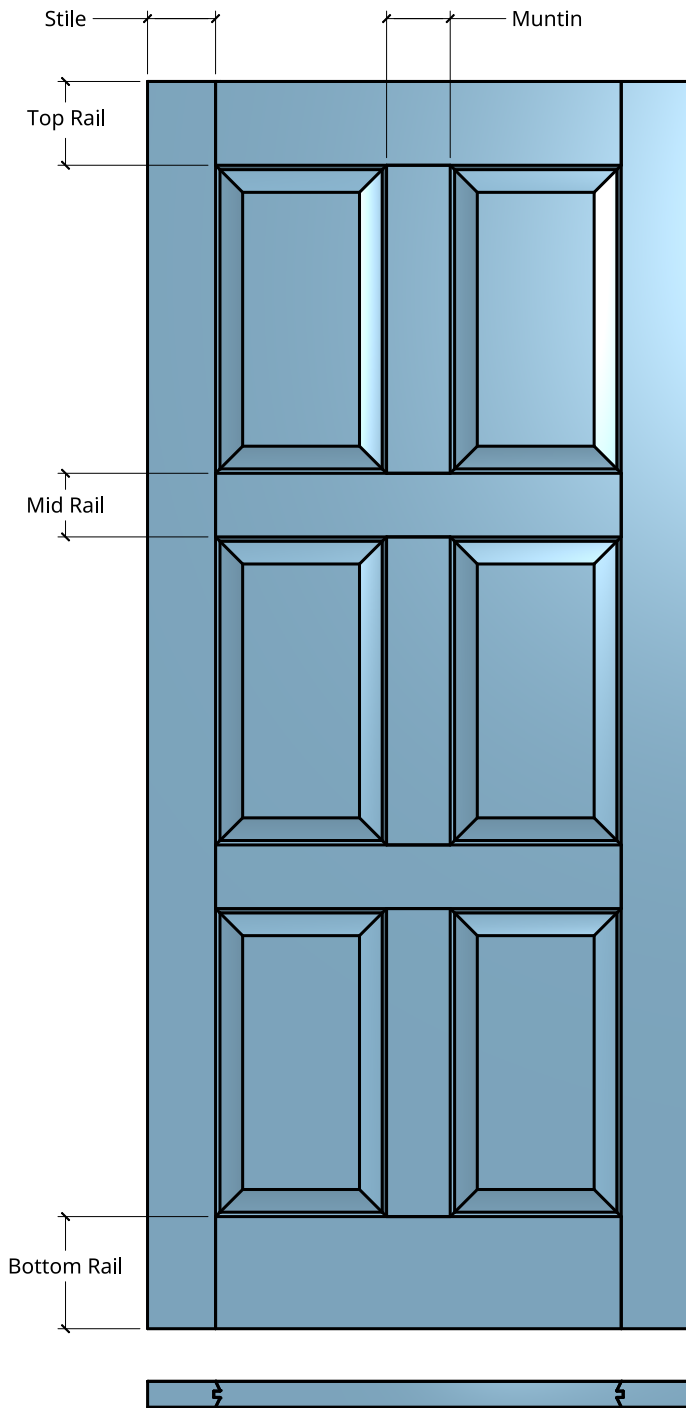

NEW ZEALAND | 0800 10 10 28
 sales@parkwooddoors.co.nz
 parkwooddoors.co.nz

AUSTRALIA | 1800 681 586
 sales@parkwooddoors.com.au
 parkwooddoors.com.au

Standard Component Sizes			
	Overall	Face	Customizable
Stile Width (below 910)	115	108	yes
Stile Width (above 910)	140	133	yes
Top Rail Width	140	133	yes
Mid Rail Width	115	101	yes
Bottom Rail Width	185	178	yes
Muntin Width	115	101	yes
Mid Rail Height	Equal		no

Product Description:			
E6			
Product Code:	E6	Date:	23/08/2021
Material:	TIMBER	Units:	MILLIMETER