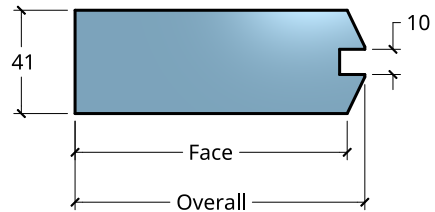

NEW ZEALAND | 0800 10 10 28
 sales@parkwooddoors.co.nz
 parkwooddoors.co.nz

AUSTRALIA | 1800 681 586
 sales@parkwooddoors.com.au
 parkwooddoors.com.au

Standard Component Sizes			
	Overall	Face	Customizable
Stile Width (below 910)	115	108	yes
Stile Width (above 910)	140	133	yes
Top Rail Width	140	133	yes
Mid Rail Width	115	101	yes
Bottom Rail Width	185	178	yes
Muntin Width	115	101	yes
Mid Rail Height	Equal		no

Product Description:			
E6			
Product Code:	E6	Date:	23/08/2021
Material:	TIMBER	Units:	MILLIMETER