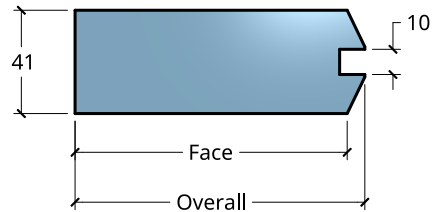

NEW ZEALAND | 0800 10 10 28
 sales@parkwooddoors.co.nz
 parkwooddoors.co.nz

AUSTRALIA | 1800 681 586
 sales@parkwooddoors.com.au
 parkwooddoors.com.au

Standard Component Sizes			
	Overall	Face	Customizable
Stile Width	71	65	yes
Top Rail Width	140	133	yes
Mid Rail Width	185	171	yes
Bottom Rail Width	185	178	yes
Muntin Width	115	101	yes
Mid Rail Height (Top)	627	620	yes
Glass Rebate Depth (SG)	25		no
Glass Rebate Width (SG)	10		no
Glass Rebate Depth (DG)	29		no
Glass Rebate Width (DG)	13		no

SG = Single Glazing, DG = Double Glazing

Product Description:			
E8 O/T SIDELIGHT			
Product Code:	E8S	Date:	23/08/2021
Material:	TIMBER	Units:	MILLIMETER