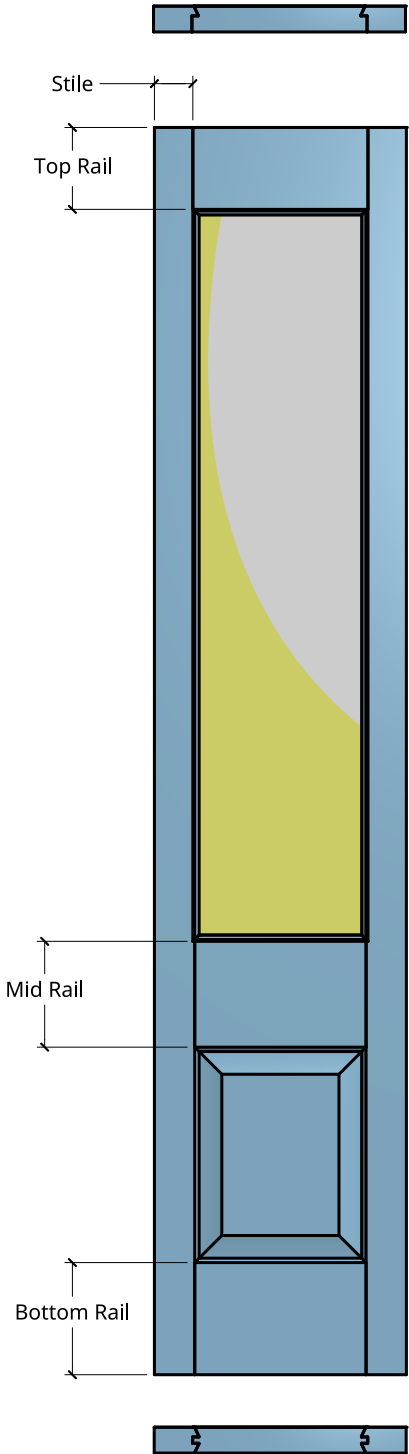

NEW ZEALAND | 0800 10 10 28
 sales@parkwooddoors.co.nz
 parkwooddoors.co.nz

AUSTRALIA | 1800 681 586
 sales@parkwooddoors.com.au
 parkwooddoors.com.au

Standard Component Sizes			
	Overall	Face	Customizable
Stile Width	71	65	yes
Top Rail Width	140	133	yes
Mid Rail Width	185	171	yes
Bottom Rail Width	185	178	yes
Muntin Width	115	101	yes
Mid Rail Height (Top)	627	620	yes
Glass Rebate Depth (SG)	25		no
Glass Rebate Width (SG)	10		no
Glass Rebate Depth (DG)	29		no
Glass Rebate Width (DG)	13		no

SG = Single Glazing, DG = Double Glazing

Product Description:			
E8 O/T SIDELIGHT			
Product Code:	E8S	Date:	23/08/2021
Material:	TIMBER	Units:	MILLIMETER