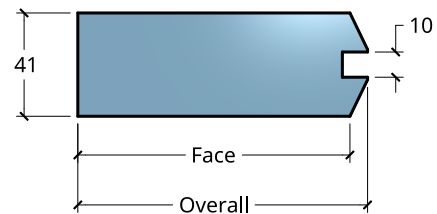

**NEW ZEALAND** | 0800 10 10 28  
 sales@parkwooddoors.co.nz  
 parkwooddoors.co.nz

**AUSTRALIA** | 1800 681 586  
 sales@parkwooddoors.com.au  
 parkwooddoors.com.au

<b>Standard Component Sizes</b>			
	<b>Overall</b>	<b>Face</b>	<b>Customizable</b>
<b>Stile Width</b>	71	65	yes
<b>Top Rail Width</b>	140	133	yes
<b>Bar Width (SG)</b>	32	18	yes
<b>Bar Width (DG)</b>	38	24	yes
<b>Mid Rail Width</b>	185	171	yes
<b>Bottom Rail Width</b>	185	178	yes
<b>Muntin Width</b>	115	101	yes
<b>Mid Rail Height (Top)</b>	960	953	yes
<b>Glass Rebate Depth (SG)</b>	25		no
<b>Glass Rebate Width (SG)</b>	10		no
<b>Glass Rebate Depth (DG)</b>	29		no
<b>Glass Rebate Width (DG)</b>	13		no

SG = Single Glazing, DG = Double Glazing

Product Description:			
<b>E9 SIDELIGHT</b>			
Product Code:	E9S	Date:	23/08/2021
Material:	TIMBER	Units:	MILLIMETER