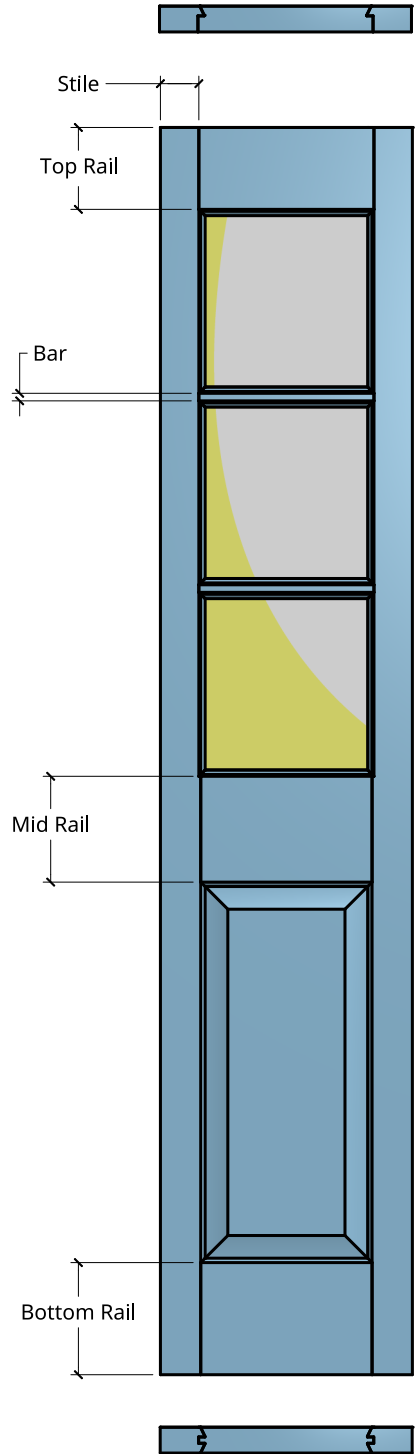

**NEW ZEALAND** | 0800 10 10 28  
 sales@parkwooddoors.co.nz  
 parkwooddoors.co.nz

**AUSTRALIA** | 1800 681 586  
 sales@parkwooddoors.com.au  
 parkwooddoors.com.au

<b>Standard Component Sizes</b>			
	<b>Overall</b>	<b>Face</b>	<b>Customizable</b>
<b>Stile Width</b>	71	65	yes
<b>Top Rail Width</b>	140	133	yes
<b>Bar Width (SG)</b>	32	18	yes
<b>Bar Width (DG)</b>	38	24	yes
<b>Mid Rail Width</b>	185	171	yes
<b>Bottom Rail Width</b>	185	178	yes
<b>Muntin Width</b>	115	101	yes
<b>Mid Rail Height (Top)</b>	960	953	yes
<b>Glass Rebate Depth (SG)</b>	25		no
<b>Glass Rebate Width (SG)</b>	10		no
<b>Glass Rebate Depth (DG)</b>	29		no
<b>Glass Rebate Width (DG)</b>	13		no

SG = Single Glazing, DG = Double Glazing

Product Description:			
<b>E9 SIDELIGHT</b>			
Product Code:	E9S	Date:	23/08/2021
Material:	TIMBER	Units:	MILLIMETER