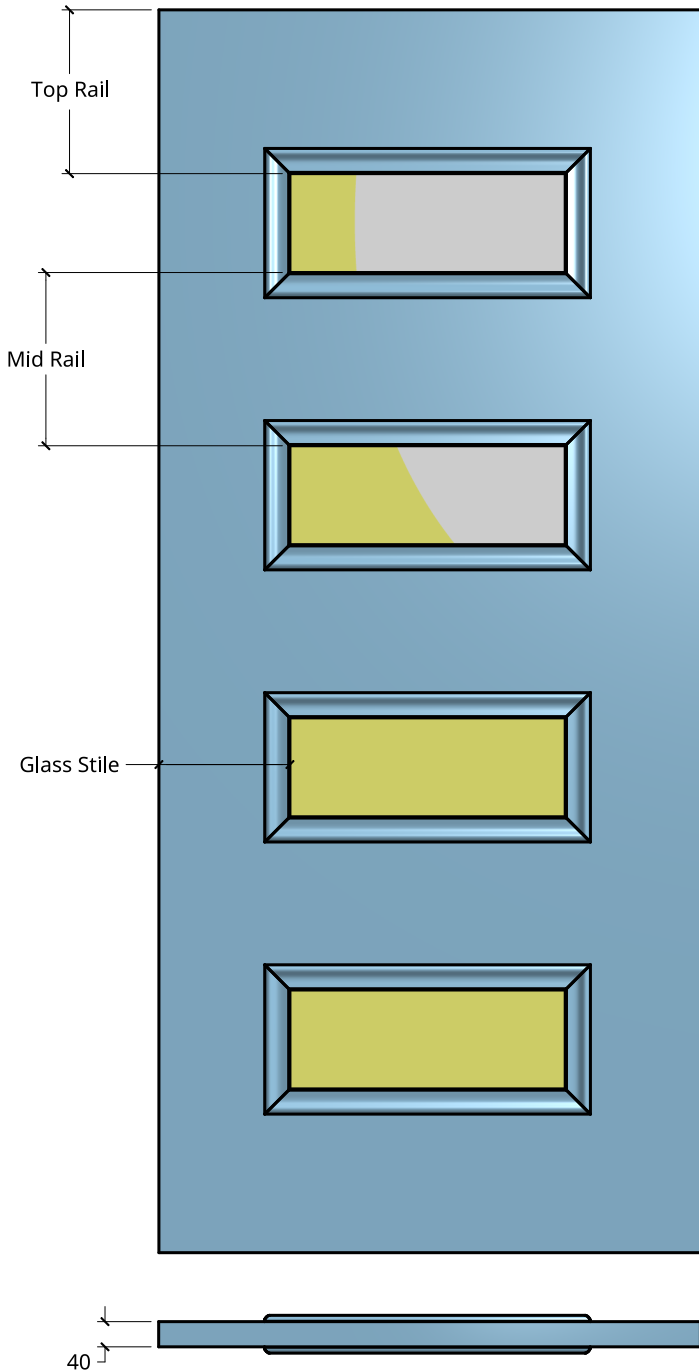

NEW ZEALAND | 0800 10 10 28
 sales@parkwooddoors.co.nz
 parkwooddoors.co.nz

AUSTRALIA | 1800 681 586
 sales@parkwooddoors.com.au
 parkwooddoors.com.au

Standard Component Sizes		
	Face	Customizable
Glass Stile Width	Varies	no
Top Rail Width	Varies	no
Mid Rail Width	Varies	no

Smooth finish

Top Rail and Mid Rail Width are equal

Door made for Double Glazing (23mm) only
 - Glass vertically centred

Visible glass size = 437mm x 157mm

Product Description:			
FLAR24 FLUSH SMOOTH			
Product Code:	FLAR24S	Date:	23/08/2021
Material:	COMPOSITE	Units:	MILLIMETER