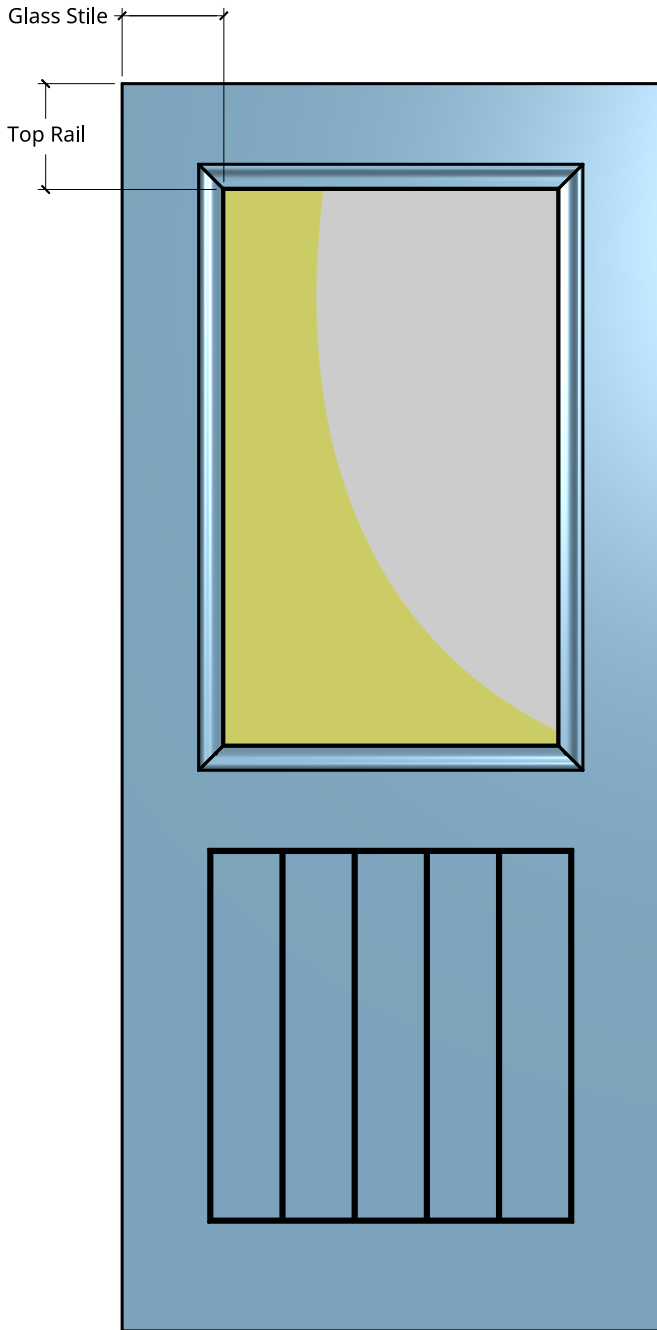

NEW ZEALAND | 0800 10 10 28
 sales@parkwooddoors.co.nz
 parkwooddoors.co.nz

AUSTRALIA | 1800 681 586
 sales@parkwooddoors.com.au
 parkwooddoors.com.au

Standard Component Sizes		
	Face	Customizable
Glass Stile Width	Varies	no
Top Rail Width	170	yes

Smooth finish

Vee pattern set out with:

- Bottom rail width = 175
- Mid rail width = 140
- TGV board width varies with door width

Door made for Double Glazing (23mm) only
 - Glass vertically centred

Visible Glass Size: 882mm x 530mm

Product Description:			
FV3P1 SMOOTH			
Product Code:	FV3P1S	Date:	23/08/2021
Material:	COMPOSITE	Units:	MILLIMETER