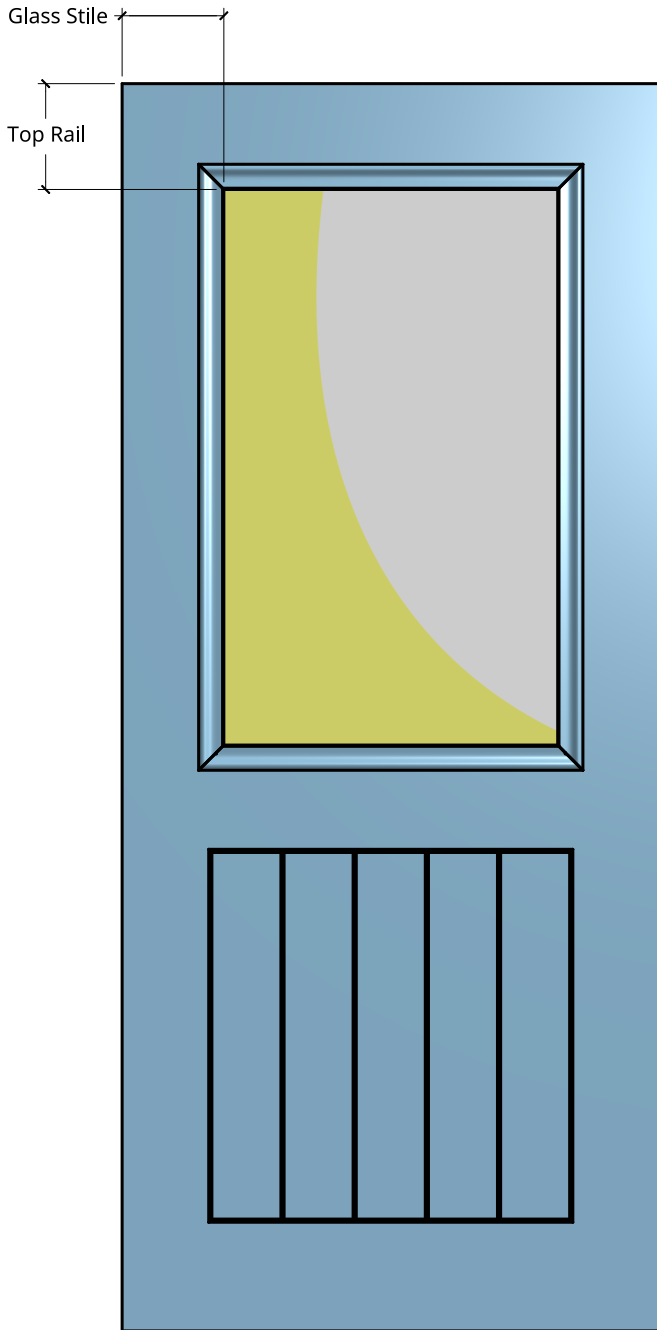

**NEW ZEALAND** | 0800 10 10 28

sales@parkwooddoors.co.nz

parkwooddoors.co.nz

**AUSTRALIA** | 1800 681 586

sales@parkwooddoors.com.au

parkwooddoors.com.au

<b>Standard Component Sizes</b>		
	<b>Face</b>	<b>Customizable</b>
<b>Glass Stile Width</b>	Varies	no
<b>Top Rail Width</b>	170	yes

Woodgrain finish

Vee pattern set out with:

- Bottom rail width = 175
- Mid rail width = 140
- TGV board width varies with door width

Door made for Double Glazing (23mm) only

- Glass vertically centred

Visible Glass Size: 882mm x 530mm