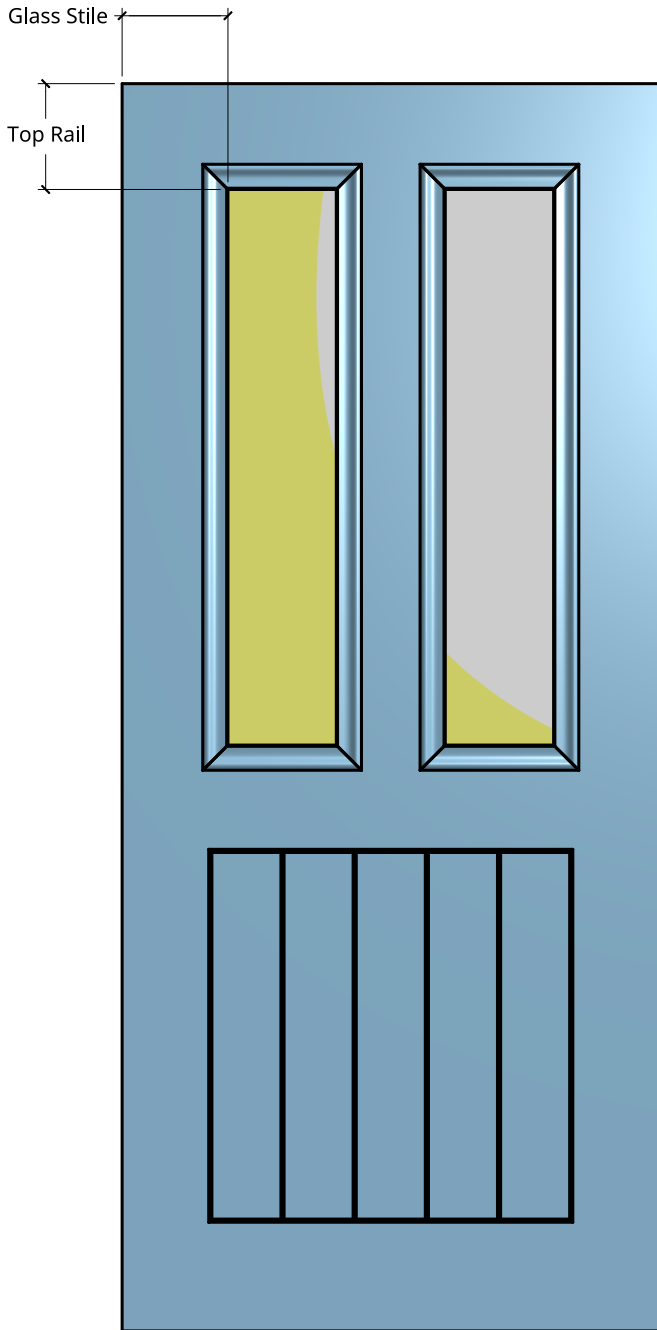

NEW ZEALAND | 0800 10 10 28
 sales@parkwooddoors.co.nz
 parkwooddoors.co.nz

AUSTRALIA | 1800 681 586
 sales@parkwooddoors.com.au
 parkwooddoors.com.au

Standard Component Sizes		
	Face	Customizable
Glass Stile Width	170	yes
Top Rail Width	170	yes

Woodgrain finish

Vee pattern set out with:

- Bottom rail width = 175
- Mid rail width = 140
- TGV board width varies with door width

Door made for Double Glazing (23mm) only

Visible Glass Size: 882mm x 172mm

Product Description:			
FV3P2 WOODGRAIN			
Product Code:	FV3P2W	Date:	23/08/2021
Material:	COMPOSITE	Units:	MILLIMETER