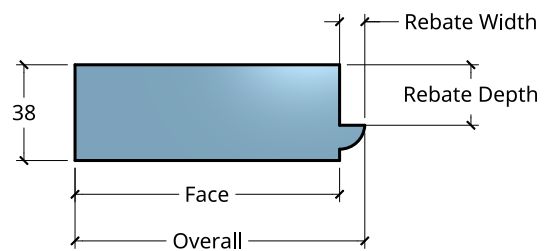

**NEW ZEALAND** | 0800 10 10 28  
 sales@parkwooddoors.co.nz  
 parkwooddoors.co.nz

**AUSTRALIA** | 1800 681 586  
 sales@parkwooddoors.com.au  
 parkwooddoors.com.au

<b>Standard Component Sizes</b>			
	<b>Overall</b>	<b>Face</b>	<b>Customizable</b>
<b>Stile Width (below 910)</b>	115	105	yes
<b>Stile Width (above 910)</b>	140	130	yes
<b>Top Rail Width</b>	140	130	yes
<b>Bottom Rail Width</b>	185	175	yes
<b>Glass Rebate Depth</b>	24		no
<b>Glass Rebate Width</b>	10		no

- No double glazing option for this product
- safety glass required

Product Description:			
<b>INTERIOR 1 LITE</b>			
Product Code:	I1L	Date:	23/08/2021
Material:	TIMBER	Units:	MILLIMETER