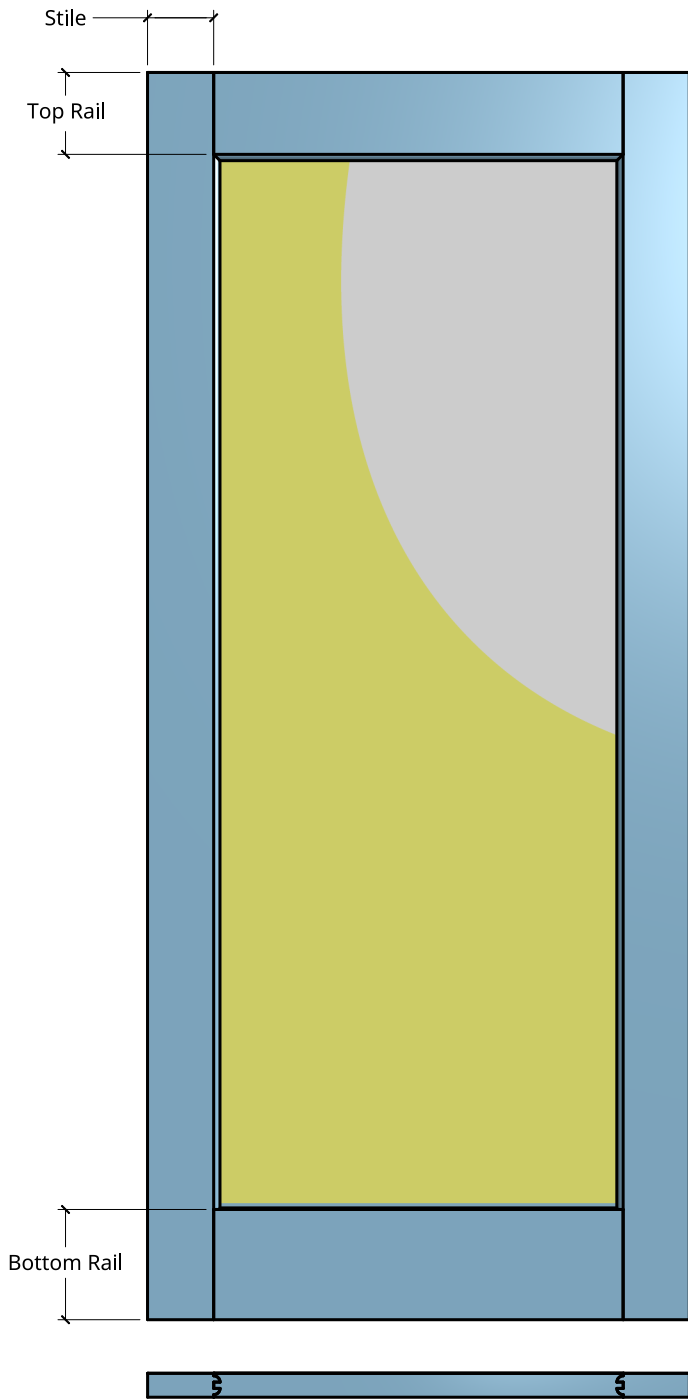

**NEW ZEALAND** | 0800 10 10 28  
 sales@parkwooddoors.co.nz  
 parkwooddoors.co.nz

**AUSTRALIA** | 1800 681 586  
 sales@parkwooddoors.com.au  
 parkwooddoors.com.au

<b>Standard Component Sizes</b>			
	<b>Overall</b>	<b>Face</b>	<b>Customizable</b>
<b>Stile Width (below 910)</b>	115	105	yes
<b>Stile Width (above 910)</b>	140	130	yes
<b>Top Rail Width</b>	140	130	yes
<b>Bottom Rail Width</b>	185	175	yes
<b>Glass Rebate Depth</b>	24		no
<b>Glass Rebate Width</b>	10		no

- No double glazing option for this product
- safety glass required

Product Description:			
<b>INTERIOR 1 LITE</b>			
Product Code:	I1L	Date:	23/08/2021
Material:	TIMBER	Units:	MILLIMETER