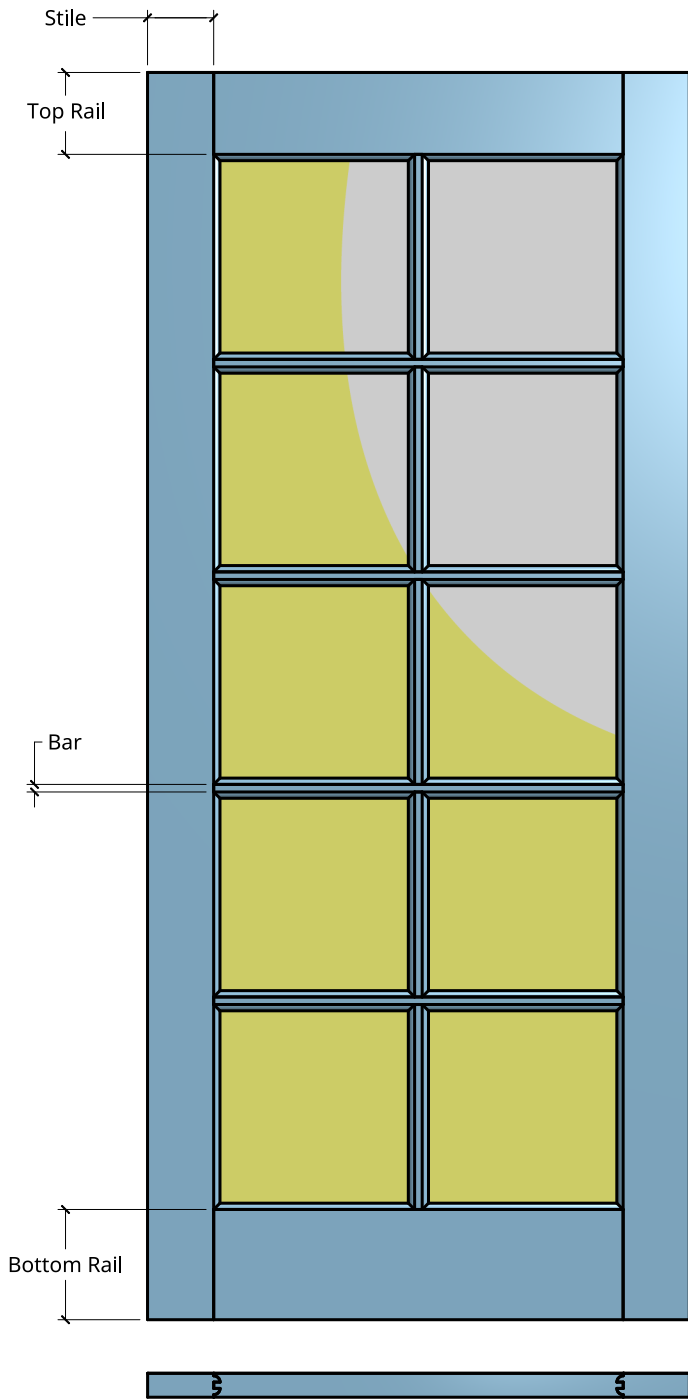

NEW ZEALAND | 0800 10 10 28
 sales@parkwooddoors.co.nz
 parkwooddoors.co.nz

AUSTRALIA | 1800 681 586
 sales@parkwooddoors.com.au
 parkwooddoors.com.au

Standard Component Sizes			
	Overall	Face	Customizable
Stile Width (below 910)	115	105	yes
Stile Width (above 910)	140	130	yes
Top Rail Width	140	130	yes
Bar Width	32	12	yes
Bottom Rail Width	185	175	yes
Glass Rebate Depth	24		no
Glass Rebate Width	10		no

- No double glazing option for this product

Product Description:			
IF10			
Product Code:	IF10	Date:	23/08/2021
Material:	TIMBER	Units:	MILLIMETER