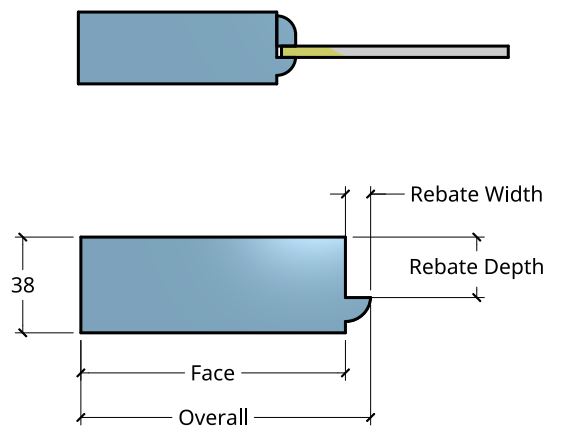

NEW ZEALAND | 0800 10 10 28
 sales@parkwooddoors.co.nz
 parkwooddoors.co.nz

AUSTRALIA | 1800 681 586
 sales@parkwooddoors.com.au
 parkwooddoors.com.au

Standard Component Sizes			
	Overall	Face	Customizable
Stile Width (below 910)	115	105	yes
Stile Width (above 910)	140	130	yes
Top Rail Width	140	130	yes
Bar Width	32	12	yes
Bottom Rail Width	185	175	yes
Glass Rebate Depth	24		no
Glass Rebate Width	10		no

- No double glazing option for this product

Product Description:			
IF10			
Product Code:	IF10	Date:	23/08/2021
Material:	TIMBER	Units:	MILLIMETER