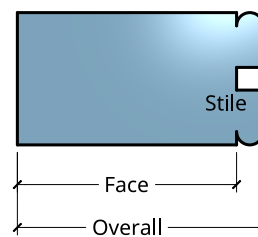

NEW ZEALAND | 0800 10 10 28
 sales@parkwooddoors.co.nz
 parkwooddoors.co.nz

AUSTRALIA | 1800 681 586
 sales@parkwooddoors.com.au
 parkwooddoors.com.au

Standard Component Sizes			
	Overall	Face	Customizable
Stile Width	Varies with Louvre Width		yes (maximum width 89 overall)
Top Rail Width	Varies with Louvre Height		yes (has to suit full blade width)
Mid Rail Width	140		yes
Bottom Rail Width	140		yes
Mid Rail Height	860		yes (has to suit full blade width)

No Mid Rail for a Louvre smaller than 1600mm in Height.

Product Description:			
LF CLOSED			
Product Code:	LFCL	Date:	23/08/2021
Material:	TIMBER	Units:	MILLIMETER