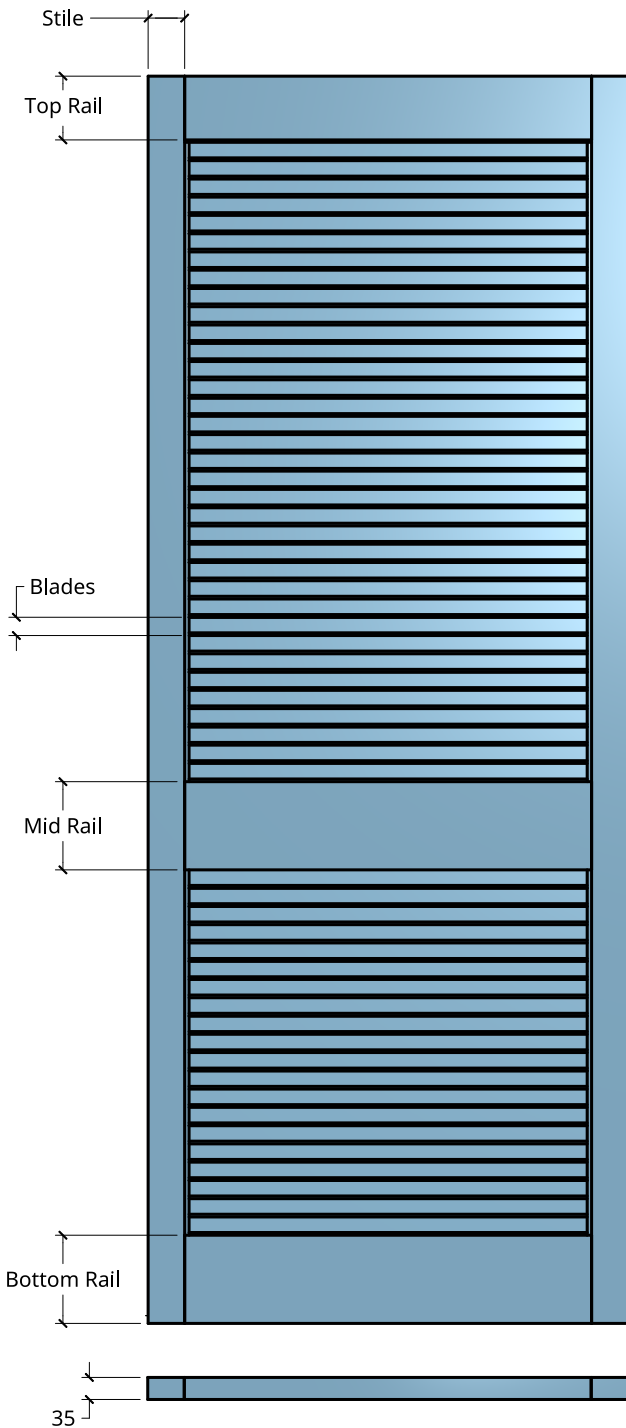

NEW ZEALAND | 0800 10 10 28
 sales@parkwooddoors.co.nz
 parkwooddoors.co.nz

AUSTRALIA | 1800 681 586
 sales@parkwooddoors.com.au
 parkwooddoors.com.au

Standard Component Sizes			
	Overall	Face	Customizable
Stile Width	Varies with Louvre Width		yes (maximum width 89 overall)
Top Rail Width	Varies with Louvre Height		yes (has to suit full blade width)
Mid Rail Width	140		yes
Bottom Rail Width	140		yes
Mid Rail Height	860		yes (has to suit full blade width)

No Mid Rail for a Louvre smaller than 1600mm in Height.

Product Description:			
LF CLOSED			
Product Code:	LFCL	Date:	23/08/2021
Material:	TIMBER	Units:	MILLIMETER