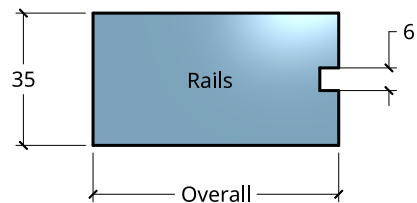

NEW ZEALAND | 0800 10 10 28
 sales@parkwooddoors.co.nz
 parkwooddoors.co.nz

AUSTRALIA | 1800 681 586
 sales@parkwooddoors.com.au
 parkwooddoors.com.au

Standard Component Sizes			
	Overall	Face	Customizable
Stile Width	Varies with Louvre Width		yes (maximum width 89 overall)
Top Rail Width	Varies with Louvre Height		yes (has to suit full blade width)
Mid Rail Width	140		yes
Bottom Rail Width	140		yes
Mid Rail Height	860		yes (has to suit full blade width)

No Mid Rail for a Louvre smaller than 1600mm in Height.

Product Description:			
LF CLOSED			
Product Code:	LFCL	Date:	23/08/2021
Material:	TIMBER	Units:	MILLIMETER