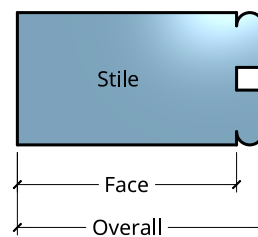

NEW ZEALAND | 0800 10 10 28
 sales@parkwooddoors.co.nz
 parkwooddoors.co.nz

AUSTRALIA | 1800 681 586
 sales@parkwooddoors.com.au
 parkwooddoors.com.au

Standard Component Sizes			
	Overall	Face	Customizable
Stile Width	Varies with Louvre Width		yes (maximum width 89 overall)
Top Rail Width	Varies with Louvre Height		yes (has to suit full blade width)
Mid Rail Width	140		yes
Bottom Rail Width	140		yes
Muntin Width	90		yes
Mid Rail Height	860		yes (has to suit full blade width)

Product Description:			
LP CLOSED			
Product Code:	LPCL	Date:	23/08/2021
Material:	TIMBER	Units:	MILLIMETER