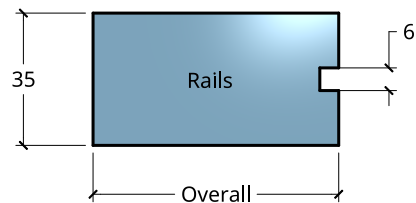

NEW ZEALAND | 0800 10 10 28
 sales@parkwooddoors.co.nz
 parkwooddoors.co.nz

AUSTRALIA | 1800 681 586
 sales@parkwooddoors.com.au
 parkwooddoors.com.au

Standard Component Sizes			
	Overall	Face	Customizable
Stile Width	Varies with Louvre Width		yes (maximum width 89 overall)
Top Rail Width	Varies with Louvre Height		yes (has to suit full blade width)
Mid Rail Width	140		yes
Bottom Rail Width	140		yes
Muntin Width	90		yes
Mid Rail Height	860		yes (has to suit full blade width)

Product Description:			
LP CLOSED			
Product Code:	LPCL	Date:	23/08/2021
Material:	TIMBER	Units:	MILLIMETER