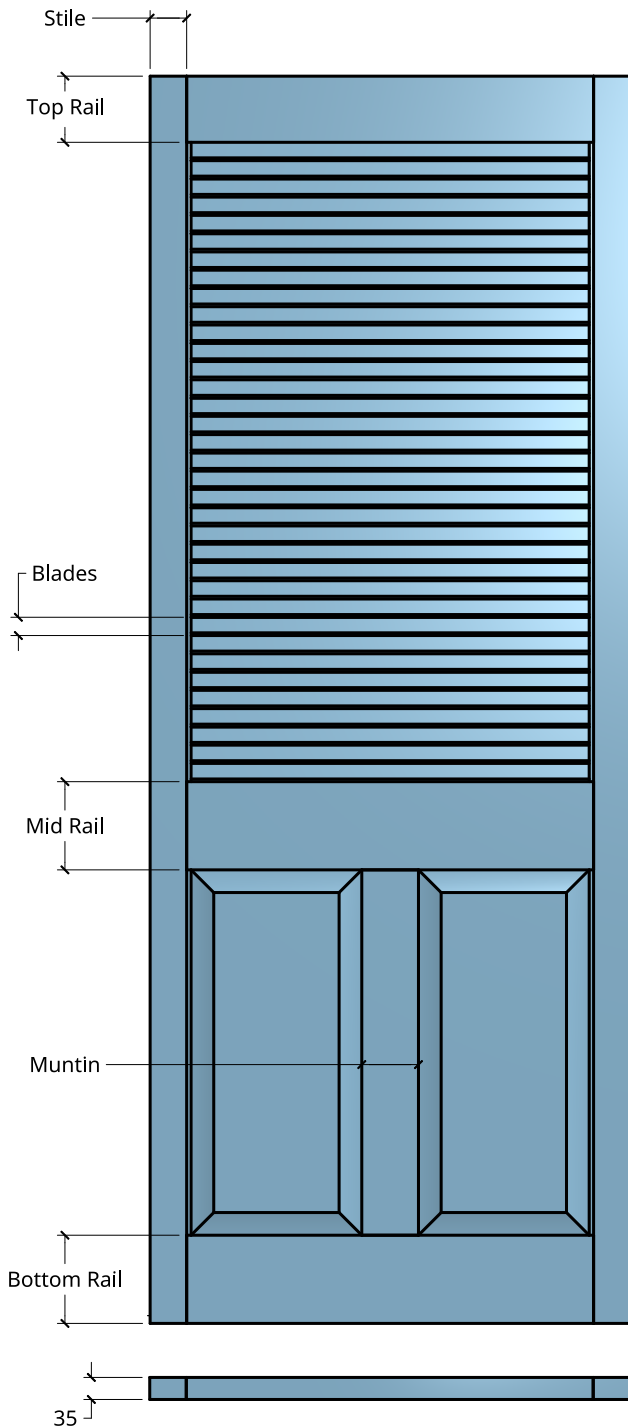

NEW ZEALAND | 0800 10 10 28
 sales@parkwooddoors.co.nz
 parkwooddoors.co.nz

AUSTRALIA | 1800 681 586
 sales@parkwooddoors.com.au
 parkwooddoors.com.au

Standard Component Sizes			
	Overall	Face	Customizable
Stile Width	Varies with Louvre Width		yes (maximum width 89 overall)
Top Rail Width	Varies with Louvre Height		yes (has to suit full blade width)
Mid Rail Width	140		yes
Bottom Rail Width	140		yes
Muntin Width	90		yes
Mid Rail Height	860		yes (has to suit full blade width)

Product Description:			
LP CLOSED			
Product Code:	LPCL	Date:	23/08/2021
Material:	TIMBER	Units:	MILLIMETER