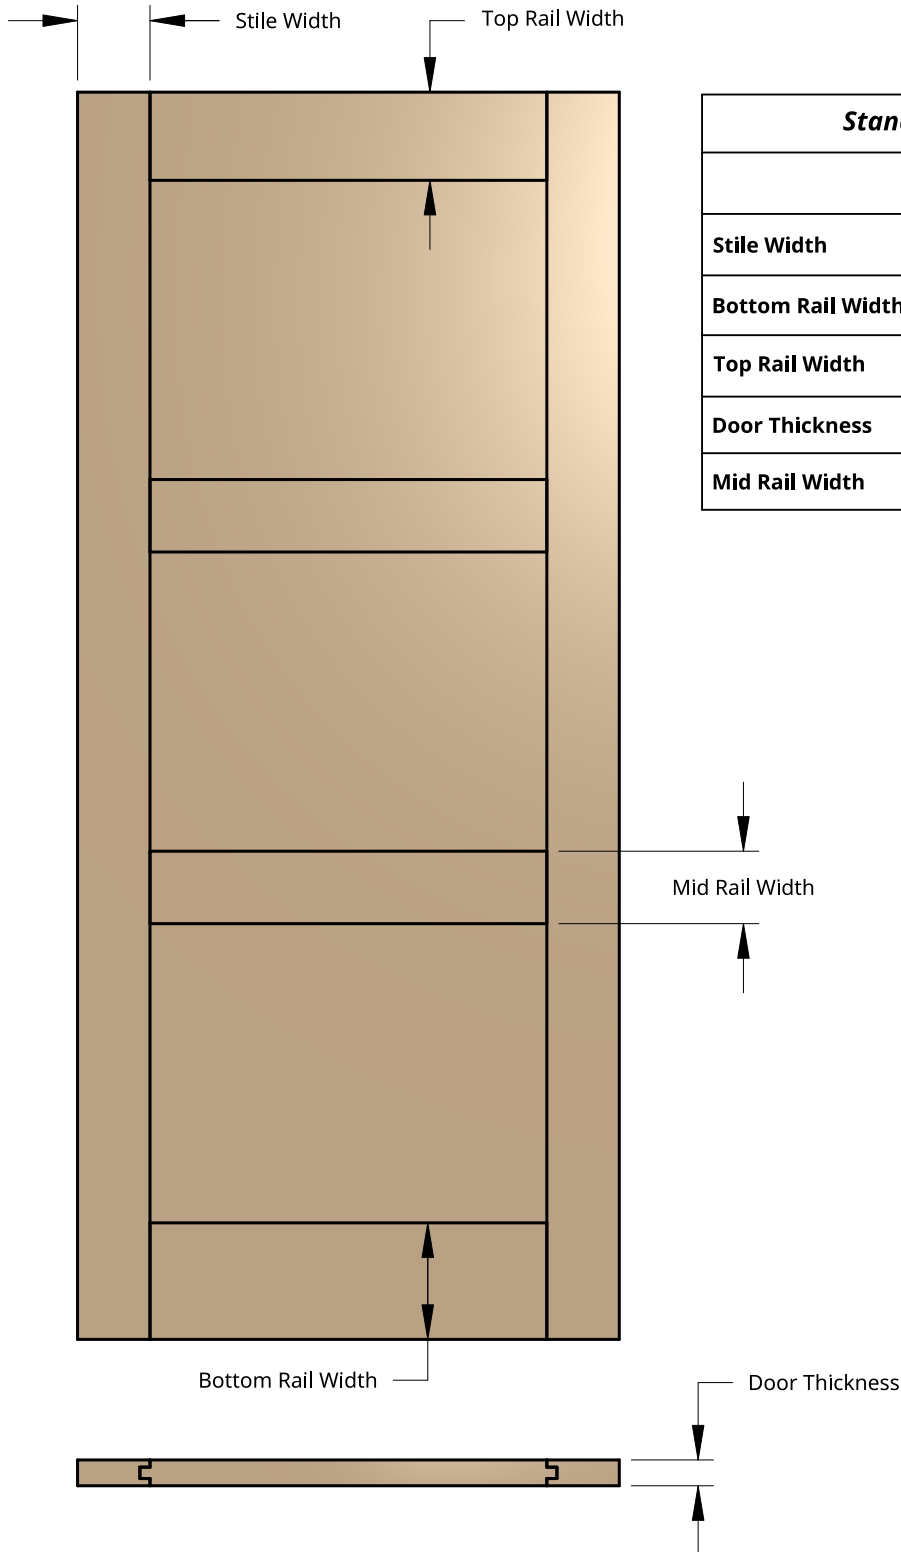

NEW ZEALAND | 0800 10 10 28
 sales@parkwooddoors.co.nz
 parkwooddoors.co.nz

AUSTRALIA | 1800 681 586
 sales@parkwooddoors.com.au
 parkwooddoors.com.au

Standard Component Sizes			
	Min	Max	Customizable
Stile Width	115		yes
Bottom Rail Width	185		yes
Top Rail Width	140		yes
Door Thickness	38		yes
Mid Rail Width	140		yes

Product Description:			
INTERIOR SHAKER 44			
Product Code:	TISH44	Date:	08/29/2023
Material:		Units:	MILLIMETER