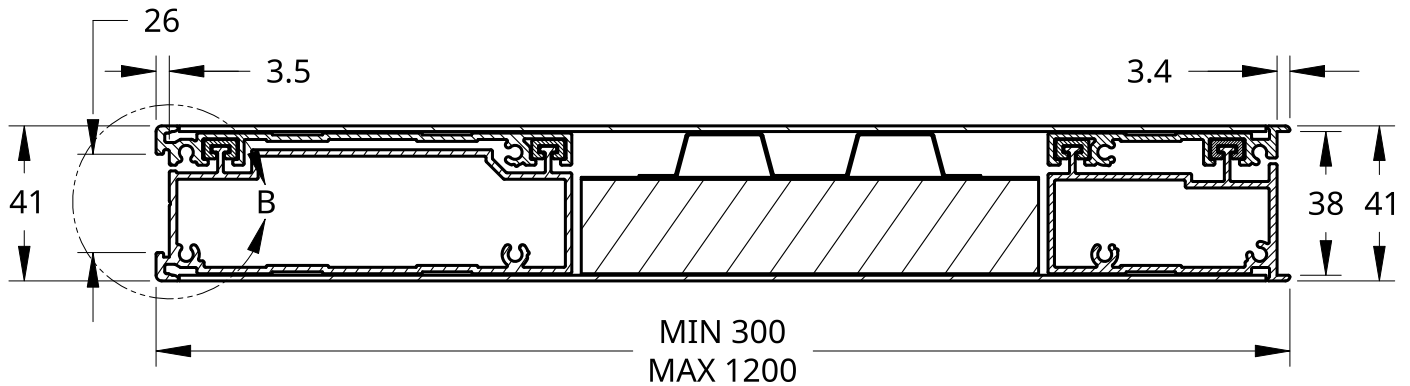

NEW ZEALAND | 0800 10 10 28
 sales@parkwooddoors.co.nz
 parkwooddoors.co.nz

AUSTRALIA | 1800 681 586
 sales@parkwooddoors.com.au
 parkwooddoors.com.au

TOP
 SCALE 1:2

SECTION A - A
 SCALE 1:2

DETAIL B
 SCALE 1:1

| | | | |
|-------------------------------------|-----------|--------|------------|
| Product Description: | | | |
| THERMTEK FLUSH CROSS SECTION | | | |
| Product Code: | THFL | Date: | 09/02/2022 |
| Material: | ALUMINIUM | Units: | MILLIMETER |