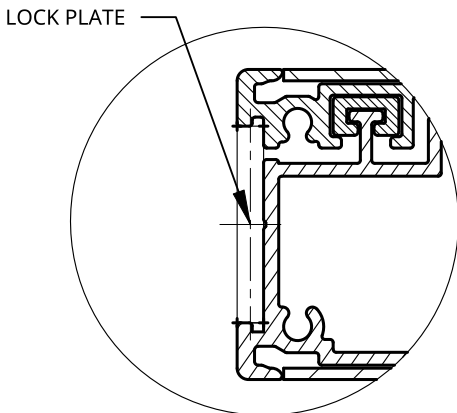

NEW ZEALAND | 0800 10 10 28
 sales@parkwooddoors.co.nz
 parkwooddoors.co.nz

AUSTRALIA | 1800 681 586
 sales@parkwooddoors.com.au
 parkwooddoors.com.au

TOP
 SCALE 1:2

SECTION A - A
 SCALE 1:2

DETAIL B
 SCALE 1:1

| | | | |
|-------------------------------------|-----------|--------|------------|
| Product Description: | | | |
| THERMTEK FLUSH CROSS SECTION | | | |
| Product Code: | THFL | Date: | 09/02/2022 |
| Material: | ALUMINIUM | Units: | MILLIMETER |