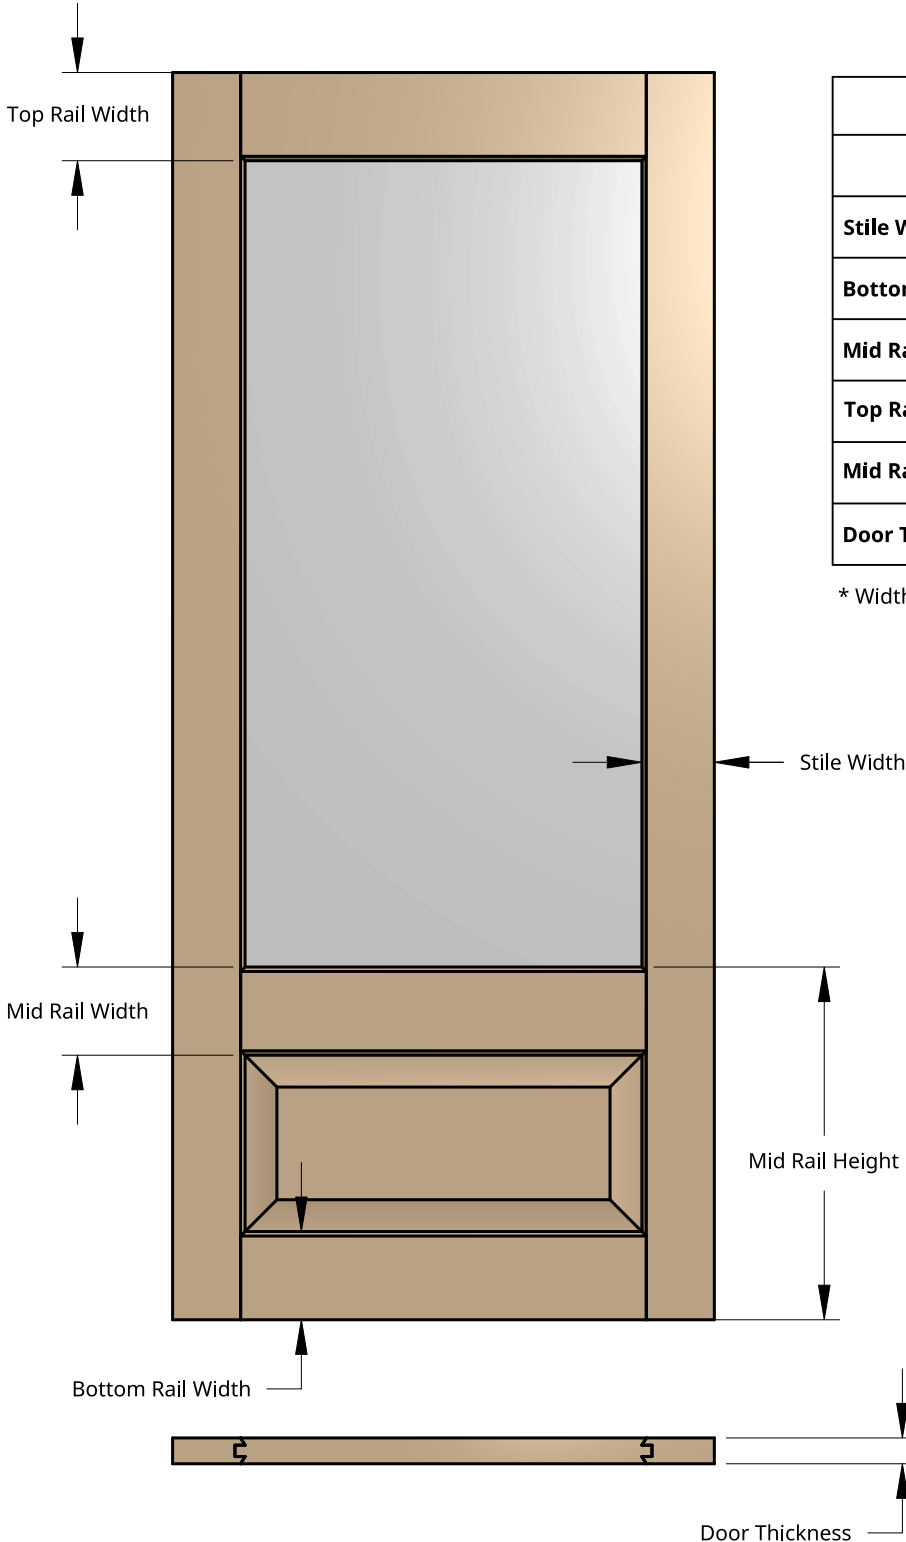

NEW ZEALAND | 0800 10 10 28
 sales@parkwooddoors.co.nz
 parkwooddoors.co.nz

AUSTRALIA | 1800 681 586
 sales@parkwooddoors.com.au
 parkwooddoors.com.au

<i>Standard Component Sizes</i>			
	Min	Max	Customizable
Stile Width	115		yes
Bottom Rail Width	140		yes
Mid Rail Width	140		yes
Top Rail Width	140		yes
Mid Rail Height	560		yes
Door Thickness	41		yes

* Widths given are overall board width

Product Description:			
EXTERIOR HAMPTONS 1			
Product Code:	TEHA01	Date:	03/30/2023
Material:	TIMBER	Units:	MILLIMETER