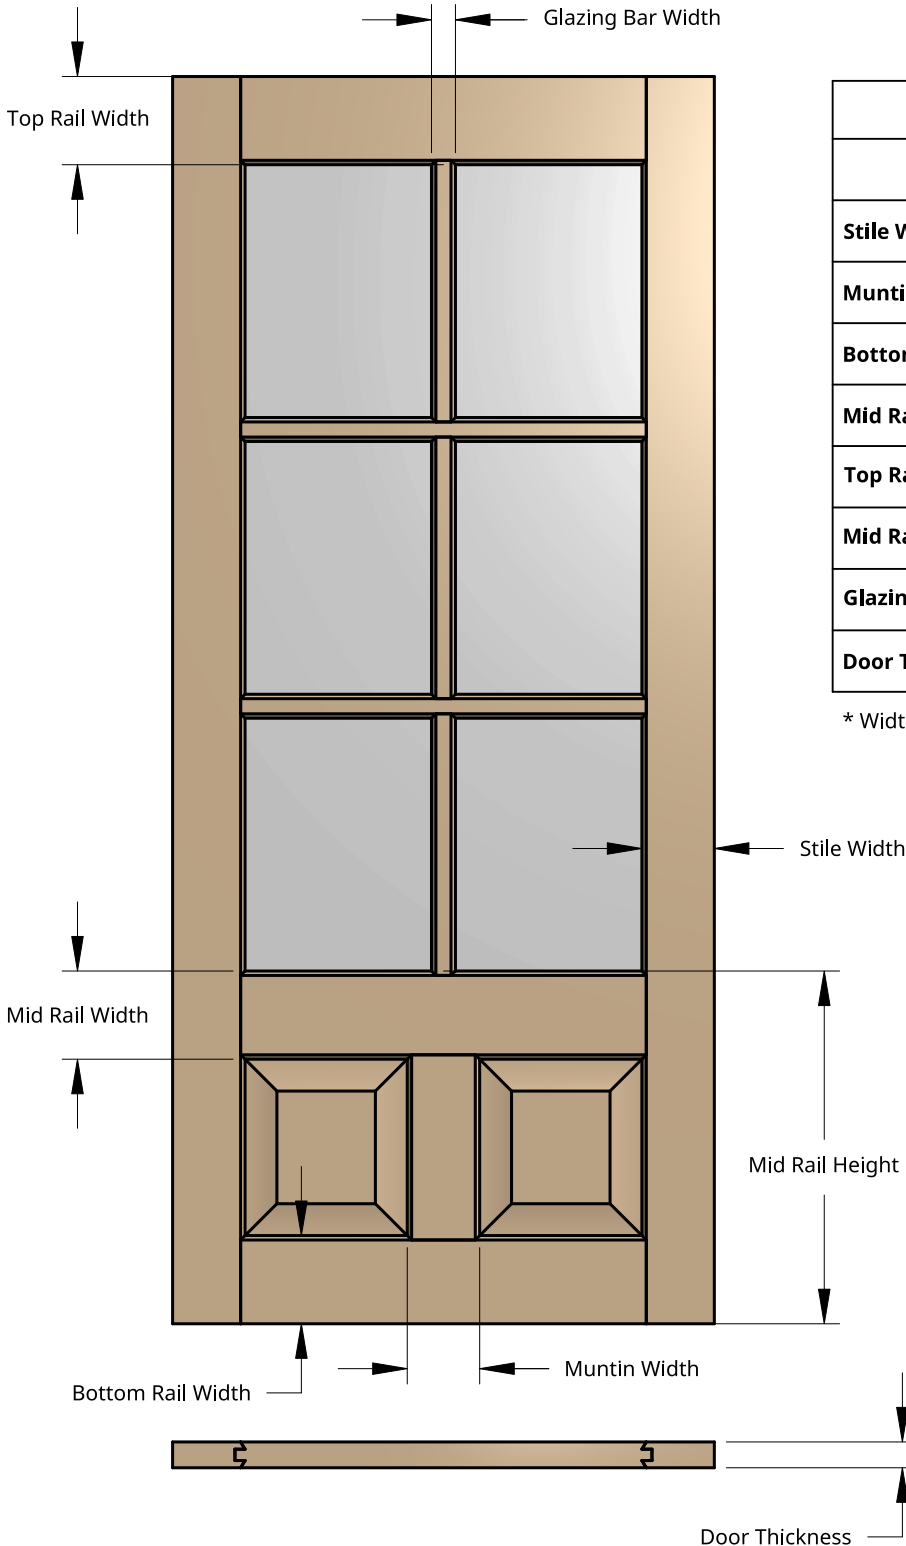

NEW ZEALAND | 0800 10 10 28
 sales@parkwooddoors.co.nz
 parkwooddoors.co.nz

AUSTRALIA | 1800 681 586
 sales@parkwooddoors.com.au
 parkwooddoors.com.au

Standard Component Sizes			
	Min	Max	Customizable
Stile Width	115		yes
Muntin Width	115		yes
Bottom Rail Width	140		yes
Mid Rail Width	140		yes
Top Rail Width	140		yes
Mid Rail Height	560		yes
Glazing Bar Width	38		yes
Door Thickness	41		yes

* Widths given are overall board width

Product Description:			
EXTERIOR HAMPTONS 4			
Product Code:	TEHA04	Date:	03/30/2023
Material:	TIMBER	Units:	MILLIMETER