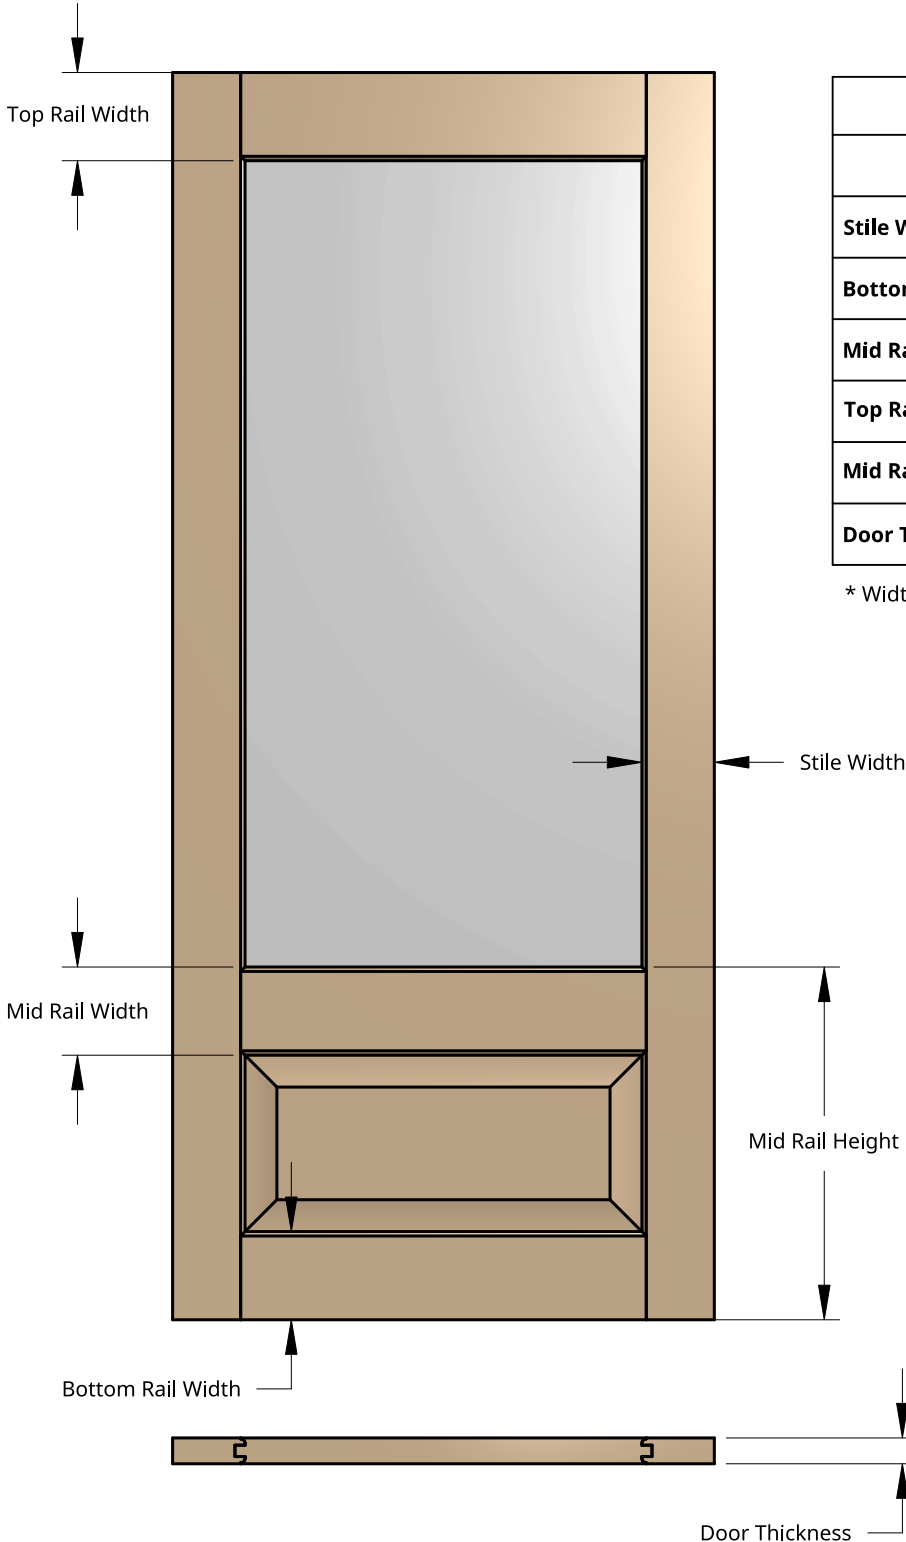

**NEW ZEALAND** | 0800 10 10 28  
 sales@parkwooddoors.co.nz  
 parkwooddoors.co.nz

**AUSTRALIA** | 1800 681 586  
 sales@parkwooddoors.com.au  
 parkwooddoors.com.au

<i>Standard Component Sizes</i>			
	Min	Max	Customizable
<b>Stile Width</b>	115		yes
<b>Bottom Rail Width</b>	140		yes
<b>Mid Rail Width</b>	140		yes
<b>Top Rail Width</b>	140		yes
<b>Mid Rail Height</b>	560		yes
<b>Door Thickness</b>	38		yes

\* Widths given are overall board width

Product Description:			
<b>INTERIOR HAMPTONS 1</b>			
Product Code:	TIHA01	Date:	03/30/2023
Material:	TIMBER	Units:	MILLIMETER