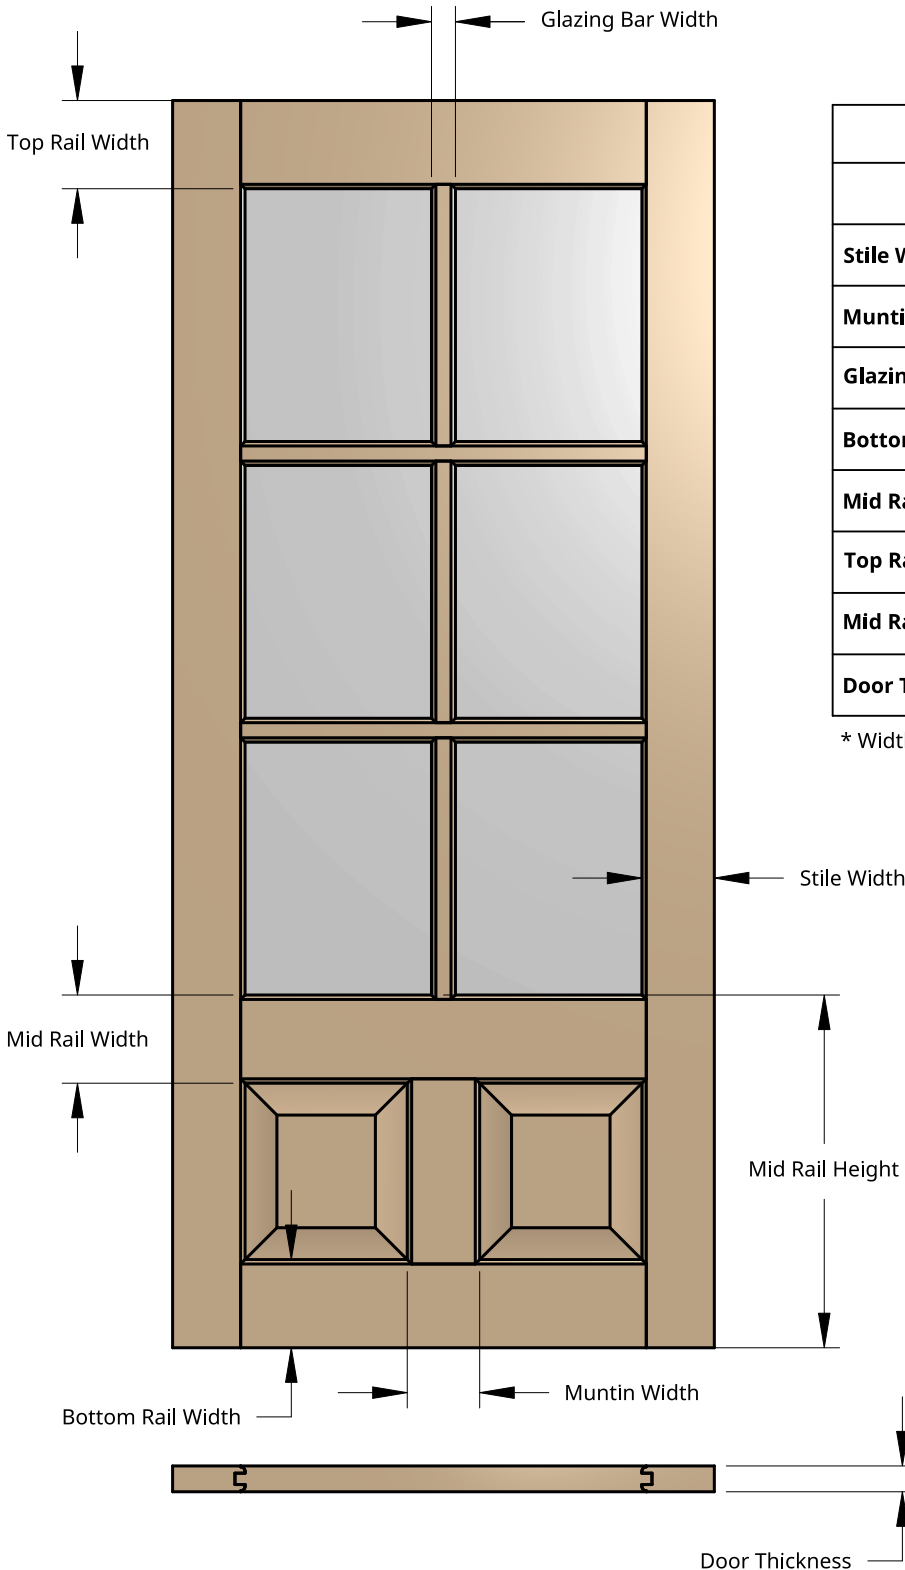

**NEW ZEALAND** | 0800 10 10 28  
 sales@parkwooddoors.co.nz  
 parkwooddoors.co.nz

**AUSTRALIA** | 1800 681 586  
 sales@parkwooddoors.com.au  
 parkwooddoors.com.au

<b>Standard Component Sizes</b>			
	Min	Max	Customizable
<b>Stile Width</b>	115		yes
<b>Muntin Width</b>	115		yes
<b>Glazing Bar Width</b>	38		yes
<b>Bottom Rail Width</b>	140		yes
<b>Mid Rail Width</b>	140		yes
<b>Top Rail Width</b>	140		yes
<b>Mid Rail Height</b>	560		yes
<b>Door Thickness</b>	38		yes

\* Widths given are overall board width

Product Description:			
<b>INTERIOR HAMPTONS 4</b>			
Product Code:	TIHA04	Date:	03/30/2023
Material:	TIMBER	Units:	MILLIMETER