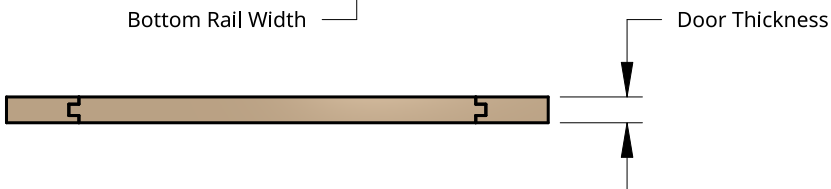

NEW ZEALAND | 0800 10 10 28
 sales@parkwooddoors.co.nz
 parkwooddoors.co.nz

AUSTRALIA | 1800 681 586
 sales@parkwooddoors.com.au
 parkwooddoors.com.au

Standard Component Sizes			
	Min	Max	Customizable
Stile Width	115		yes
Bottom Rail Width	185		yes
Top Rail Width	140		yes
Door Thickness	38		yes

Product Description:			
INTERIOR SHAKER 61 - WAVE 40			
Product Code:	TISH61	Date:	03/23/2023
Material:	TIMBER	Units:	MILLIMETER