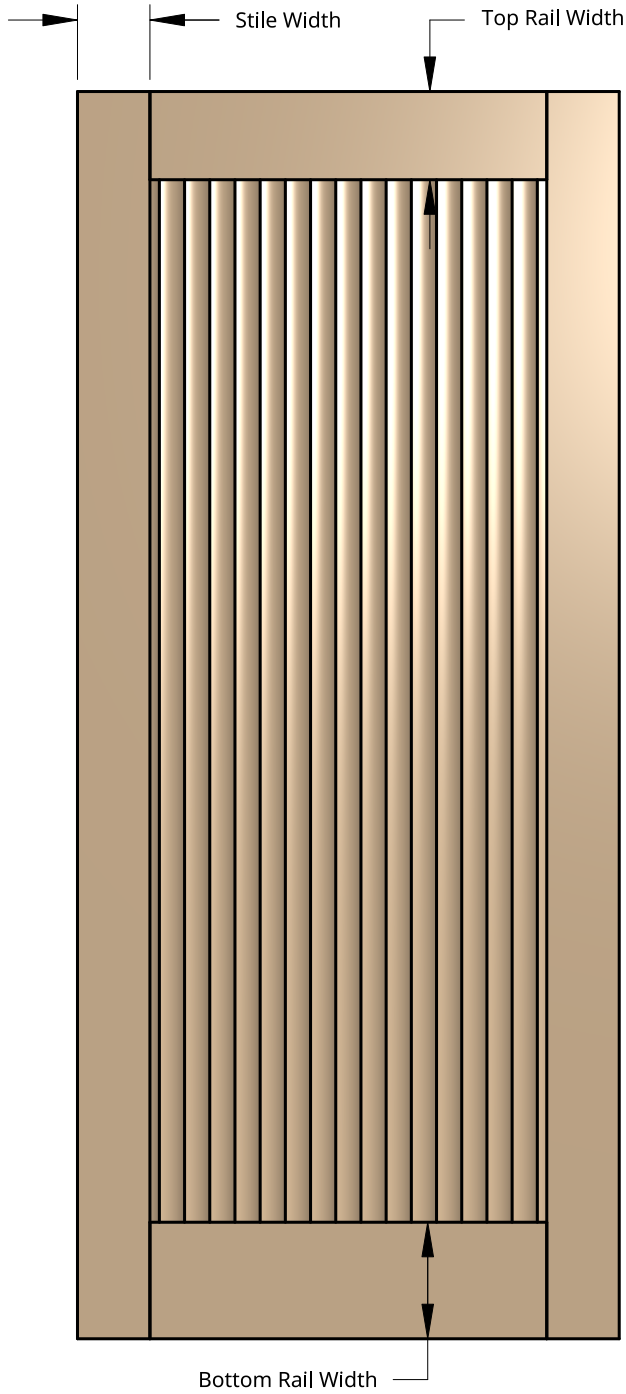

NEW ZEALAND | 0800 10 10 28
 sales@parkwooddoors.co.nz
 parkwooddoors.co.nz

AUSTRALIA | 1800 681 586
 sales@parkwooddoors.com.au
 parkwooddoors.com.au

Standard Component Sizes			
	Min	Max	Customizable
Stile Width	115		yes
Bottom Rail Width	185		yes
Top Rail Width	140		yes
Door Thickness	38		yes

Product Description:			
INTERIOR SHAKER 61 - WAVE 40			
Product Code:	TISH61	Date:	03/23/2023
Material:	TIMBER	Units:	MILLIMETER