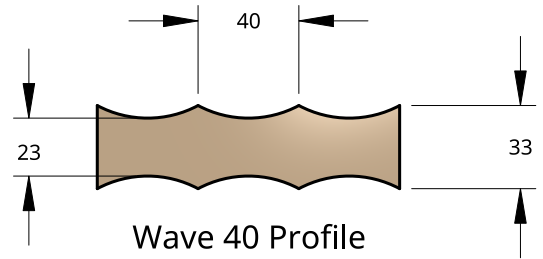

NEW ZEALAND | 0800 10 10 28
 sales@parkwooddoors.co.nz
 parkwooddoors.co.nz

AUSTRALIA | 1800 681 586
 sales@parkwooddoors.com.au
 parkwooddoors.com.au

Standard Component Sizes			
	Min	Max	Customizable
Stile Width	115		yes
Bottom Rail Width	185		yes
Top Rail Width	140		yes
Door Thickness	38		yes

Product Description:			
INTERIOR SHAKER 61 - WAVE 40			
Product Code:	TISH61	Date:	03/23/2023
Material:	TIMBER	Units:	MILLIMETER