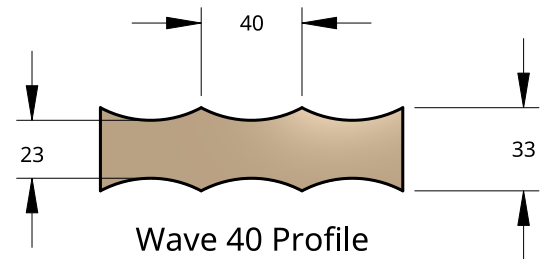

NEW ZEALAND | 0800 10 10 28
 sales@parkwooddoors.co.nz
 parkwooddoors.co.nz

AUSTRALIA | 1800 681 586
 sales@parkwooddoors.com.au
 parkwooddoors.com.au

Standard Component Sizes			
	Min	Max	Customizable
Stile Width	115		yes
Bottom Rail Width	185		yes
Top Rail Width	140		yes
Door Thickness	38		yes
Mid Rail Width	140		yes
Mid Rail Height	960		yes

Product Description:			
INTERIOR SHAKER 63 - WAVE 40			
Product Code:	TISH63	Date:	04/02/2023
Material:	TIMBER	Units:	MILLIMETER