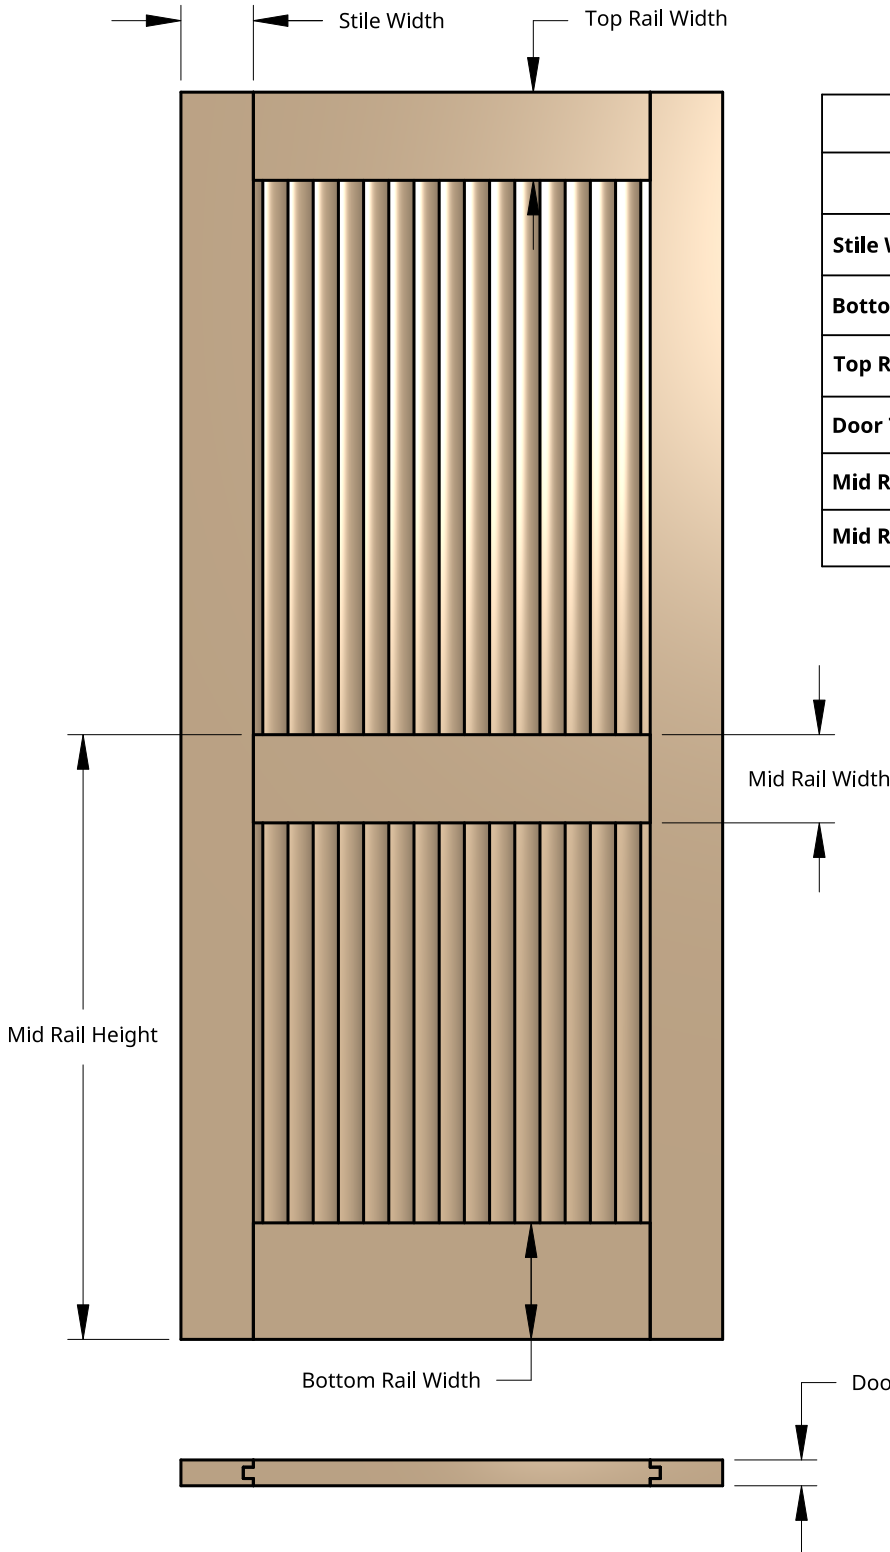

NEW ZEALAND | 0800 10 10 28
 sales@parkwooddoors.co.nz
 parkwooddoors.co.nz

AUSTRALIA | 1800 681 586
 sales@parkwooddoors.com.au
 parkwooddoors.com.au

Standard Component Sizes			
	Min	Max	Customizable
Stile Width	115		yes
Bottom Rail Width	185		yes
Top Rail Width	140		yes
Door Thickness	38		yes
Mid Rail Width	140		yes
Mid Rail Height	960		yes

Product Description:			
INTERIOR SHAKER 63 - WAVE 40			
Product Code:	TISH63	Date:	04/02/2023
Material:	TIMBER	Units:	MILLIMETER