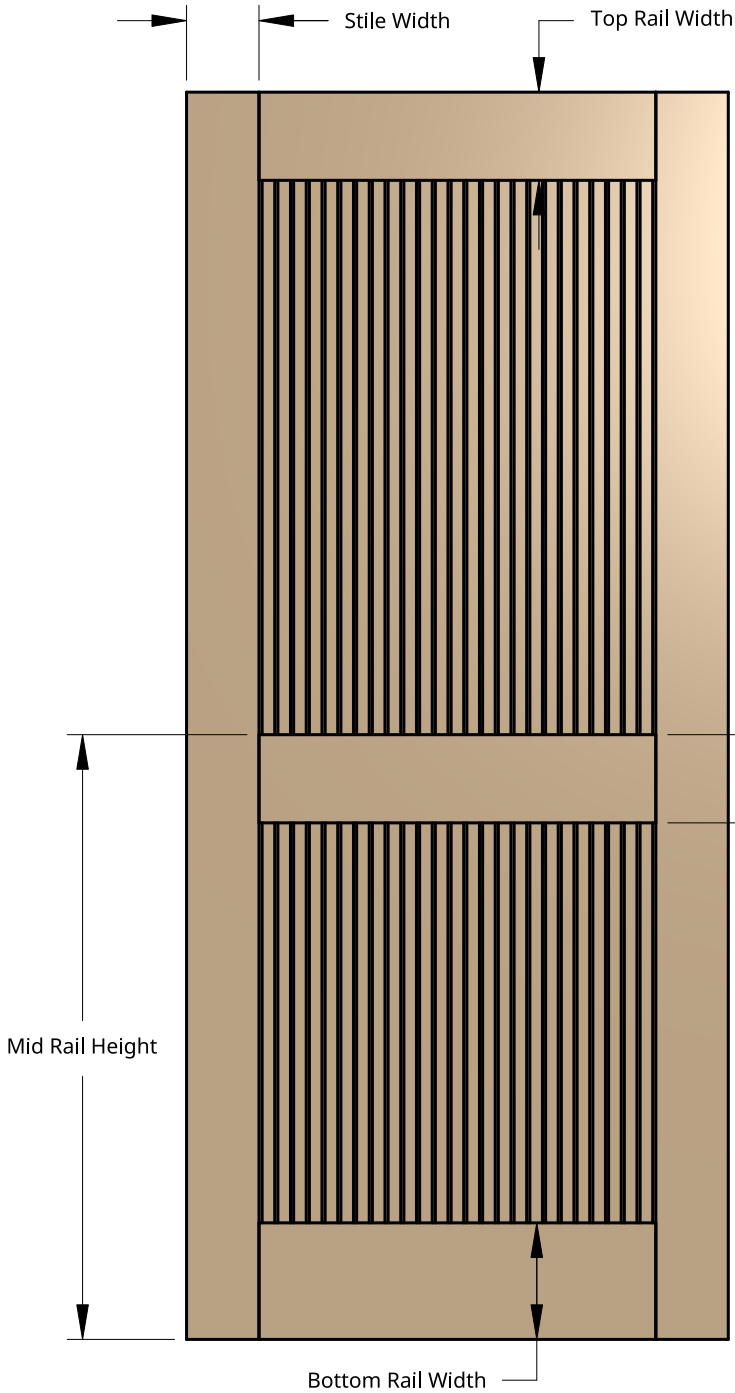

NEW ZEALAND | 0800 10 10 28
 sales@parkwooddoors.co.nz
 parkwooddoors.co.nz

AUSTRALIA | 1800 681 586
 sales@parkwooddoors.com.au
 parkwooddoors.com.au

Standard Component Sizes			
	Min	Max	Customizable
Stile Width	115		yes
Bottom Rail Width	185		yes
Top Rail Width	140		yes
Door Thickness	38		yes
Mid Rail Width	140		yes
Mid Rail Height	960		yes

Product Description:			
INTERIOR SHAKER 73 - BATTEN 25			
Product Code:	TISH73	Date:	04/02/2023
Material:	TIMBER	Units:	MILLIMETER