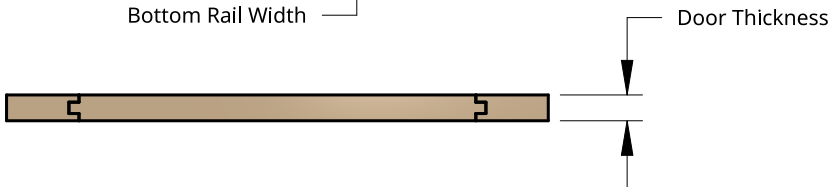

NEW ZEALAND | 0800 10 10 28
 sales@parkwooddoors.co.nz
 parkwooddoors.co.nz

AUSTRALIA | 1800 681 586
 sales@parkwooddoors.com.au
 parkwooddoors.com.au

Standard Component Sizes			
	Min	Max	Customizable
Stile Width	115		yes
Bottom Rail Width	185		yes
Top Rail Width	140		yes
Door Thickness	38		yes
Mid Rail Width	140		yes
Mid Rail Height	960		yes

Product Description:			
INTERIOR SHAKER 73 - BATTEN 25			
Product Code:	TISH73	Date:	04/02/2023
Material:	TIMBER	Units:	MILLIMETER