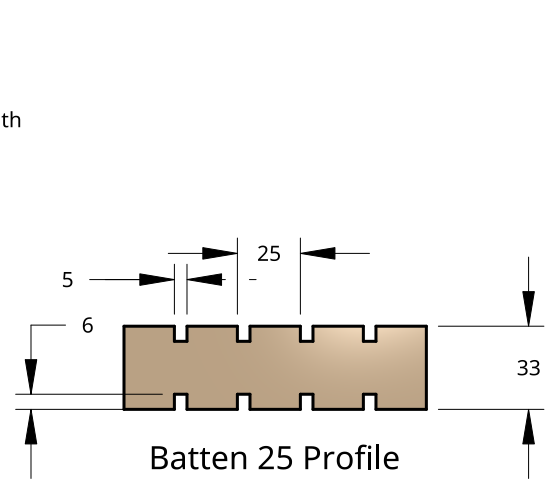

NEW ZEALAND | 0800 10 10 28
 sales@parkwooddoors.co.nz
 parkwooddoors.co.nz

AUSTRALIA | 1800 681 586
 sales@parkwooddoors.com.au
 parkwooddoors.com.au

Standard Component Sizes			
	Min	Max	Customizable
Stile Width	115		yes
Bottom Rail Width	185		yes
Top Rail Width	140		yes
Door Thickness	38		yes
Mid Rail Width	140		yes
Mid Rail Height	960		yes

Product Description:			
INTERIOR SHAKER 73 - BATTEN 25			
Product Code:	TISH73	Date:	04/02/2023
Material:	TIMBER	Units:	MILLIMETER