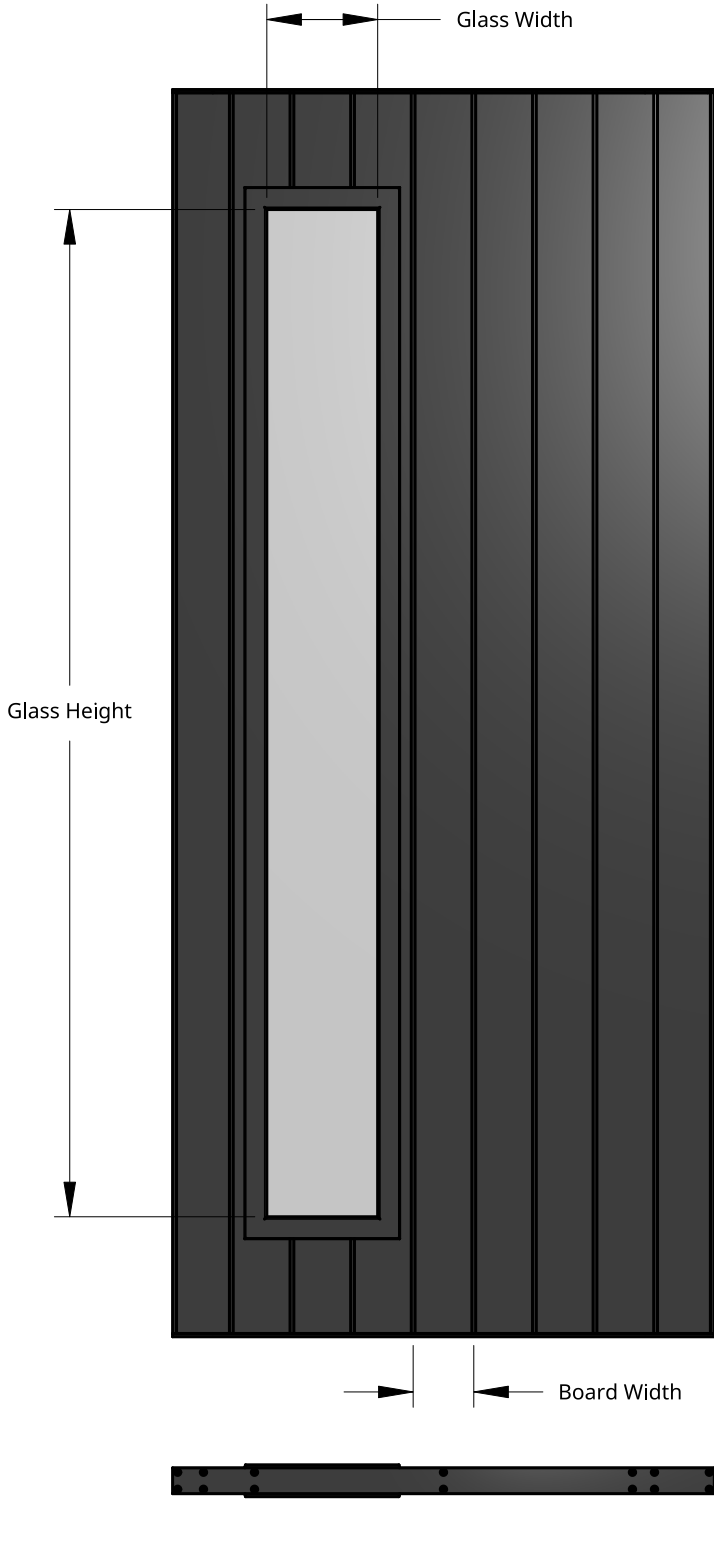

NEW ZEALAND | 0800 10 10 28
 sales@parkwooddoors.co.nz
 parkwooddoors.co.nz

AUSTRALIA | 1800 681 586
 sales@parkwooddoors.com.au
 parkwooddoors.com.au

Product Variations		
Name	Code	Thickness (T)
Strata Flush	ASV10	41
Thermtek Flush	ATV10	41
Thermtek Flush	ALV10	50

Standard Component Sizes			
	Min	Max	Customizable
Board Width	120	140	yes
Glass Height (Door Height < 2200)	1593		yes
Glass Height (Door Height > 2200)	1793		yes
Glass Width	170		yes
Glass centered over third board			yes

Product Description:			
VV 10			
Product Code:	SEE TABLE	Date:	03/23/2023
Material:	ALUMINIUM	Units:	MILLIMETER