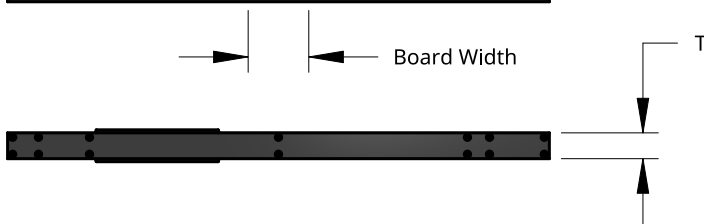

NEW ZEALAND | 0800 10 10 28
 sales@parkwooddoors.co.nz
 parkwooddoors.co.nz

AUSTRALIA | 1800 681 586
 sales@parkwooddoors.com.au
 parkwooddoors.com.au

Product Variations		
Name	Code	Thickness (T)
Strata Flush	ASV11	41
Thermtek Flush	ATV11	41
Thermtek Flush	ALV11	50

Standard Component Sizes			
	Min	Max	Customizable
Board Width	90	120	yes
Glass Height	170		yes
Glass Width	120		yes
Glass centered over third board			yes

Product Description:			
W 11			
Product Code:	SEE TABLE	Date:	03/23/2023
Material:	ALUMINIUM	Units:	MILLIMETER