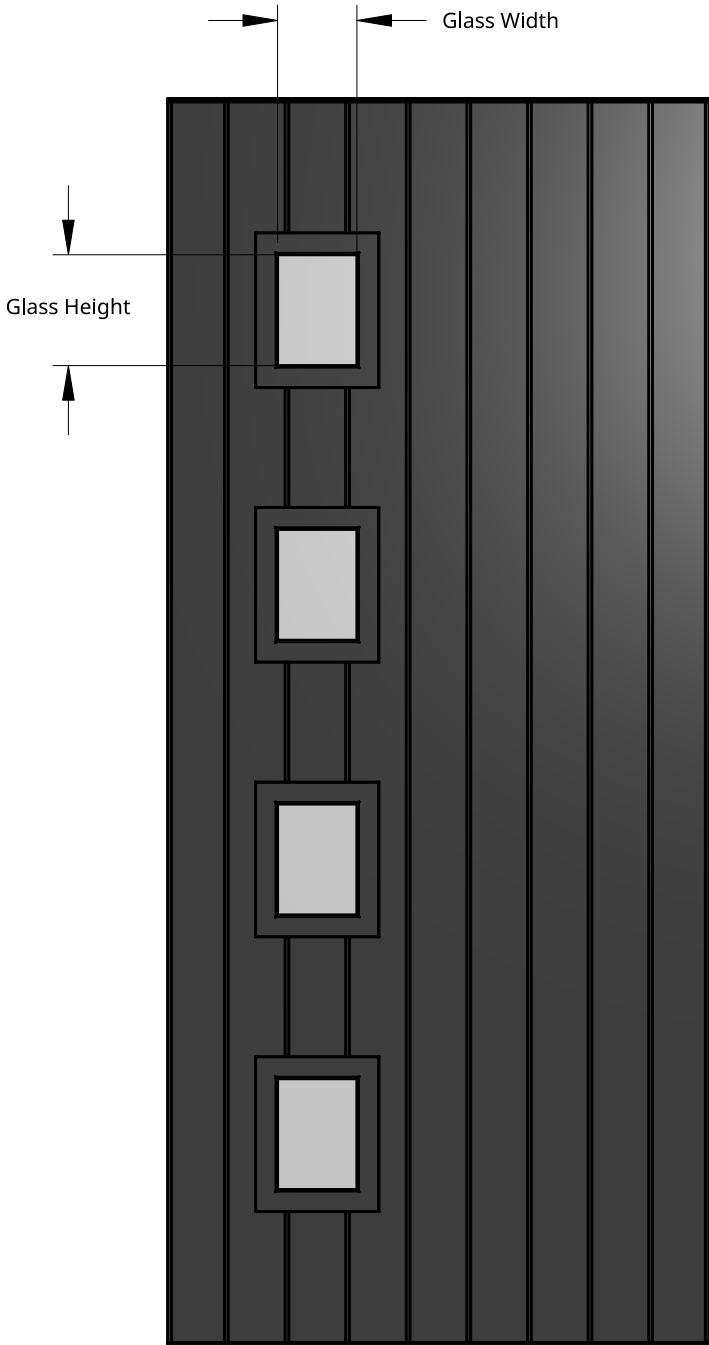

NEW ZEALAND | 0800 10 10 28
 sales@parkwooddoors.co.nz
 parkwooddoors.co.nz

AUSTRALIA | 1800 681 586
 sales@parkwooddoors.com.au
 parkwooddoors.com.au

Product Variations		
Name	Code	Thickness (T)
Strata Flush	ASV11	41
Thermtek Flush	ATV11	41
Thermtek Flush	ALV11	50

Standard Component Sizes			
	Min	Max	Customizable
Board Width	90	120	yes
Glass Height	170		yes
Glass Width	120		yes
Glass centered over third board			yes

Product Description:			
W 11			
Product Code:	SEE TABLE	Date:	03/23/2023
Material:	ALUMINIUM	Units:	MILLIMETER